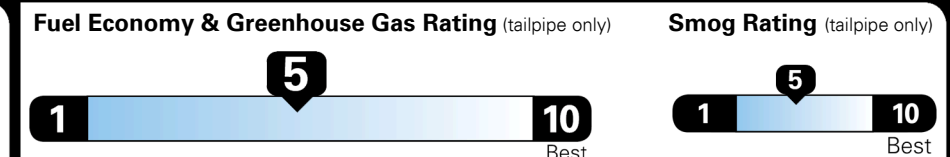

\$ 30,765.00

TOTAL ADDITIONAL WEIGHT: 11.6

EPA DOT Fuel Economy and Environment

Gasoline Vehicle

Fuel Economy

24 MPG
 combined city/hwy

21 MPG
 city

28 MPG
 highway

4.2 gallons per 100 miles

SMALL SUVs range from 18 to 34 MPG. The best vehicle rates 136 MPGe.

You spend \$750 more in fuel costs over 5 years
 compared to the average new vehicle.

Annual fuel cost \$1,500