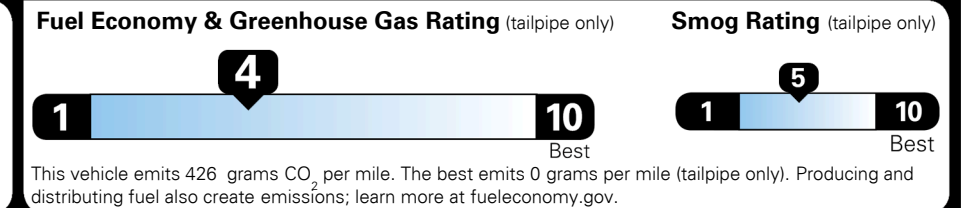

Actual results will vary for many reasons, including driving conditions and how you drive and maintain your vehicle. The average new vehicle gets 27 MPG and costs $7,500 to fuel over 5 years. Cost estimates are based on 15,000 miles per year at $ 2.70 per gallon. MPGe is miles per gasoline gallon equivalent. Vehicle emissions are a significant cause of climate change and smog.

fuel economy.gov

Calculate personalized estimates and compare vehicles

GOVERNMENT 5-STAR SAFETY RATINGS

Overall Vehicle Score ★ ★ ★ ★ ★

Based on the combined rating of frontal, side and rollover.
Should ONLY be compared to other vehicles of similar size and weight.

Frontal Driver ★ ★ ★ ★ ★
Crash Passenger ★ ★ ★ ★ ★

Based on the risk of injury in a frontal impact.
Should ONLY be compared to other vehicles of similar size and weight.

Side Front seat ★ ★ ★ ★ ★
Crash Rear seat ★ ★ ★ ★ ★

Star ratings based on the risk of injury in a side impact.

Rollover ★ ★ ★ ★ ★

Star ratings based on the risk of rollover in a single-vehicle crash.

Star ratings range from 1 to 5 stars (★★★★★) with 5 being the highest.

Source: National Highway Traffic Safety Administration (NHTSA).

www.safercar.gov or 1-888-327-4236

Manufacturer's suggested retail price includes Manufacturer's recommended pre-delivery service. License and title fees, state and local taxes and other dealer installed options and accessories are not included in the manufacturer's suggested retail price.

PARTS CONTENT INFORMATION

FOR VEHICLES IN THIS CAR
LINE U.S./CANADIAN
PARTS CONTENT: 51 %

MAJOR SOURCES OF
FOREIGN PARTS:
KOREA: 49%

NOTE: PARTS CONTENT DOES
NOT INCLUDE FINAL ASSEMBLY,
DISTRIBUTION, OR OTHER
NON-PARTS COSTS.

FOR THIS VEHICLE
FINAL ASSEMBLY POINT:
WEST POINT, GA, USA

COUNTRY OF ORIGIN

ENGINE: KOREA

TRANSMISSION: USA