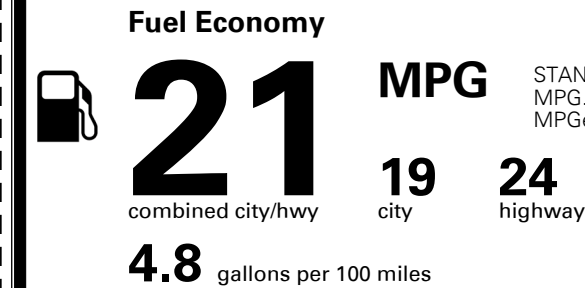

## EPA DOT Fuel Economy and Environment

Gasoline Vehicle

STANDARD SUVs range from 13 to 93 MPG. The best vehicle rates 136 MPGe.

You spend  
**\$2,250**  
 more in fuel costs  
 over 5 years  
 compared to the  
 average new vehicle.