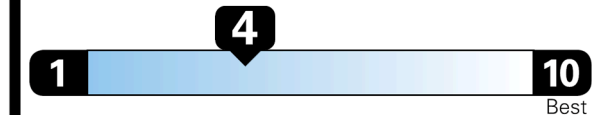

2020 TELLURIDE S V6 AWD

MODEL/OPT.CODE: J4432 / 010
EXTERIOR COLOR: SNOW WHITE PEARL
INTERIOR COLOR: BLACK
VEHICLE ID NUMBER: 5XYP6DHC9LG056939
PORT OF ENTRY: WEST POINT

Sold To: NJ003
Cherry Hill Kia
1803 W. MARLTON PIKE
CHERRY HILL NJ 08002

Ship To: NJ003

STANDARD FEATURES

STANDARD LX AWD FEATURES

MECHANICAL

3.8L Gas Direct Injection (GDI) 6-Cyl Engine
8-Speed Automatic Transmission
Active On-Demand All Wheel Drive
18" Alloy Wheels

SAFETY

Dual Front Advanced Airbags
Dual Front Seat-Mounted Side & Full-Length Curtain Airbags
Electronic Stability Control (ESC)
Vehicle Stability Management (VSM)
Tire Pressure Monitoring System (TPMS)

INTERIOR, COMFORT & CONVENIENCE

SOFINO Leatherette Seat Trim
Blind-Spot Collision-Avoidance Assist-Rear (BCA-R)
Rear Cross-Traffic Collision-Avoidance Assist (RCCA)
Forward Collision Avoidance Assist (FCA)
Lane Keeping Assist (LKA)
Parking Distance Warning-Reverse (PDW-R)
Smart Cruise Control w/ Stop & Go (SCC w/ S&G)
Rear Occupant Alert w/ Ultrasonic Sensors (ROA)
Safe Exit Assist (SEA)
Smart Key with Push Button Start
UVO link^
^Includes 1 year service; see owners.kia.com for details
- IMPORTANT No Support for Remote Climate Control
AM/FM w/ 8" Touchscreen & Rearview Camera
Android Auto & Apple CarPlay Smartphone Integration
SIRIUSXM® w/free 3-mo. subscription*
1 USB Input Jack and 5 USB Charging Ports
Bluetooth® Wireless Technology
One-Touch Slide & Fold 2nd Row Seats
60/40 Split-Folding 3rd Row Seats
Leather-Wrapped Steering Wheel w/ Remote Controls

EXTERIOR

Acoustic Front Windshield
Heated Outside Mirrors w/ Turn Signal Indicators
Rear Privacy Glass

WARRANTY