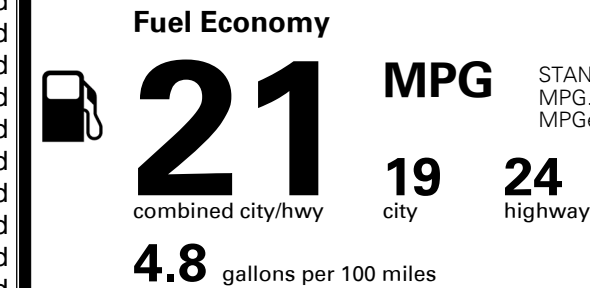

## EPA DOT Fuel Economy and Environment

Gasoline Vehicle

STANDARD SUVs range from 13 to 83 MPG. The best vehicle rates 136 MPGe.

You spend  
**\$2,250**  
 more in fuel costs  
 over 5 years  
 compared to the  
 average new vehicle.