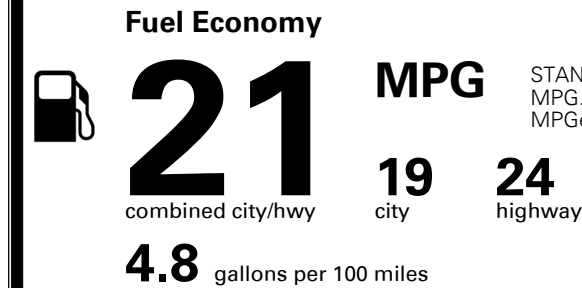

EPA DOT Fuel Economy and Environment

Gasoline Vehicle