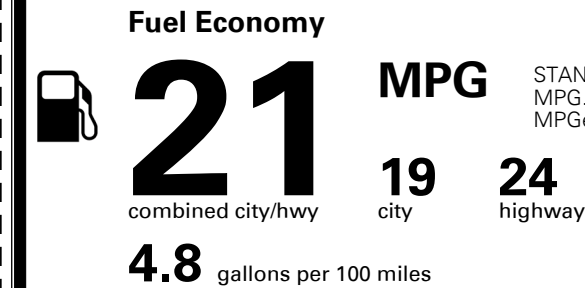

MSRP INCLUDING OPTIONS \$ 37,200.00

INLAND FREIGHT AND HANDLING \$ 1,095.00

TOTAL MANUFACTURER'S SUGGESTED RETAIL PRICE ▶

\$ 38,295.00

#1 MASS MARKET BRAND IN
 J.D. POWER INITIAL QUALITY,
 5 YEARS IN A ROW.

GIVE IT EVERYTHING KIA

For J.D. Power 2019 award information, go to jdpower.com/awards for more details.

EPA DOT Fuel Economy and Environment

Gasoline Vehicle

STANDARD SUVs range from 13 to 93 MPG. The best vehicle rates 136 MPGe.

You spend
\$2,250
 more in fuel costs
 over 5 years
 compared to the
 average new vehicle.

Annual fuel cost
\$1,950

Fuel Economy & Greenhouse Gas Rating (tailpipe only)

Smog Rating (tailpipe only)

This vehicle emits 426 grams CO₂ per mile. The best emits 0 grams per mile (tailpipe only). Producing and distributing fuel also create emissions; learn more at fuel economy.gov.