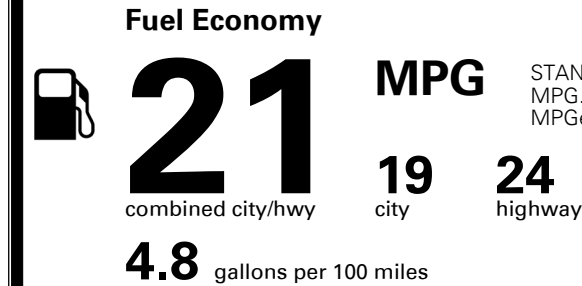

TOTAL MANUFACTURER'S SUGGESTED RETAIL PRICE ▶

\$ 37,875.00

#1 MASS MARKET BRAND IN
 J.D. POWER INITIAL QUALITY,
 5 YEARS IN A ROW.

GIVE IT EVERYTHING KIA

For J.D. Power 2019 award information, go to jdpower.com/awards for more details.

EPA DOT Fuel Economy and Environment

Gasoline Vehicle

STANDARD SUVs range from 13 to 83 MPG. The best vehicle rates 136 MPGe.

You spend
\$2,250
 more in fuel costs
 over 5 years
 compared to the
 average new vehicle.