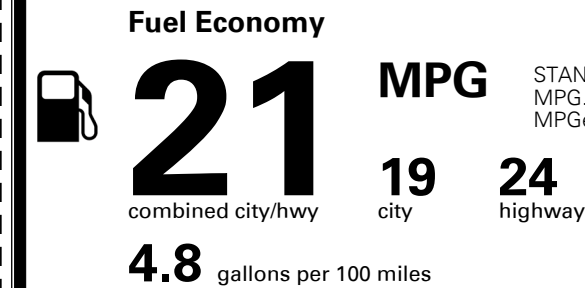

MSRP INCLUDING OPTIONS

\$ 37,830.00

INLAND FREIGHT AND HANDLING

\$ 1,095.00

TOTAL MANUFACTURER'S SUGGESTED RETAIL PRICE ▶

\$ 38,925.00

#1 MASS MARKET BRAND IN
 J.D. POWER INITIAL QUALITY,
 5 YEARS IN A ROW.

GIVE IT EVERYTHING KIA

For J.D. Power 2019 award information, go to jdpower.com/awards for more details.

EPA DOT Fuel Economy and Environment

Gasoline Vehicle

STANDARD SUVs range from 13 to 83 MPG. The best vehicle rates 136 MPGe.

You spend
\$2,250
 more in fuel costs
 over 5 years
 compared to the
 average new vehicle.

Annual fuel cost
\$1,950

Fuel Economy & Greenhouse Gas Rating (tailpipe only)

Smog Rating (tailpipe only)

This vehicle emits 426 grams CO₂ per mile. The best emits 0 grams per mile (tailpipe only). Producing and distributing fuel also create emissions; learn more at fuel economy.gov.