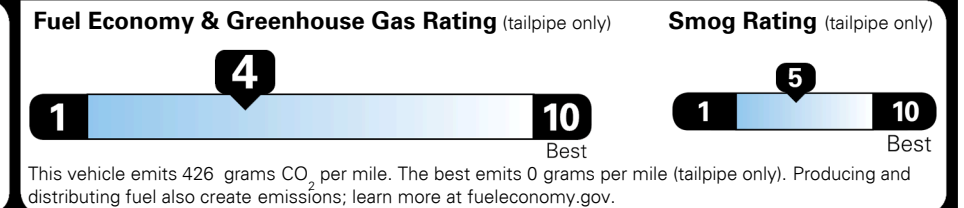

Actual results will vary for many reasons, including driving conditions and how you drive and maintain your vehicle. The average new vehicle gets 27 MPG and costs $7,500 to fuel over 5 years. Cost estimates are based on 15,000 miles per year at $ 2.70 per gallon. MPGe is miles per gasoline gallon equivalent. Vehicle emissions are a significant cause of climate change and smog.

fueleconomy.gov

Calculate personalized estimates and compare vehicles

GOVERNMENT 5-STAR SAFETY RATINGS

Overall Vehicle Score	Not Rated	
Based on the combined rating of frontal, side and rollover. Should ONLY be compared to other vehicles of similar size and weight.		
Frontal	Driver	Not Rated
Crash	Passenger	Not Rated
Based on the risk of injury in a frontal impact. Should ONLY be compared to other vehicles of similar size and weight.		
Side	Front seat	Not Rated
Crash	Rear seat	Not Rated
Star ratings based on the risk of injury in a side impact.		
Rollover	Not Rated	
Star ratings based on the risk of rollover in a single-vehicle crash.		

Star ratings range from 1 to 5 stars (★★★★★) with 5 being the highest.
Source: National Highway Traffic Safety Administration (NHTSA).
www.safercar.gov or 1-888-327-4236

Manufacturer's suggested retail price includes Manufacturer's recommended pre-delivery service. License and title fees, state and local taxes and other dealer installed options and accessories are not included in the manufacturer's suggested retail price.

PARTS CONTENT INFORMATION

FOR VEHICLES IN THIS CAR LINE U.S./CANADIAN PARTS CONTENT: 51 %

MAJOR SOURCES OF FOREIGN PARTS: KOREA: 49%

NOTE: PARTS CONTENT DOES NOT INCLUDE FINAL ASSEMBLY, DISTRIBUTION, OR OTHER NON-PARTS COSTS.

FOR THIS VEHICLE FINAL ASSEMBLY POINT: WEST POINT, GA, USA

COUNTRY OF ORIGIN ENGINE:

KOREA

TRANSMISSION:

USA