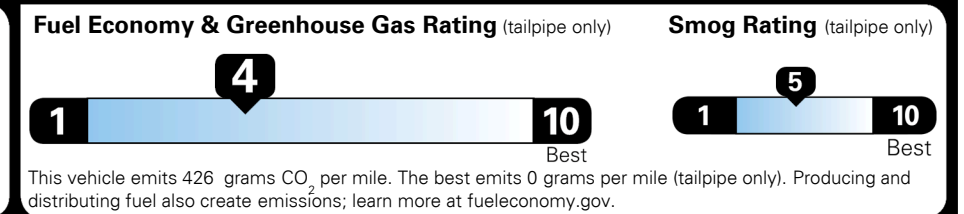

Actual results will vary for many reasons, including driving conditions and how you drive and maintain your vehicle. The average new vehicle gets 27 MPG and costs $7,500 to fuel over 5 years. Cost estimates are based on 15,000 miles per year at $ 2.70 per gallon. MPGe is miles per gasoline gallon equivalent. Vehicle emissions are a significant cause of climate change and smog.

fueleconomy.gov

Calculate personalized estimates and compare vehicles

GOVERNMENT 5-STAR SAFETY RATINGS

Overall Vehicle Score	Not Rated	
Based on the combined rating of frontal, side and rollover. Should ONLY be compared to other vehicles of similar size and weight.		
Frontal Crash	Driver	Not Rated
	Passenger	Not Rated
Based on the risk of injury in a frontal impact. Should ONLY be compared to other vehicles of similar size and weight.		
Side Crash	Front seat	Not Rated
	Rear seat	Not Rated
Star ratings based on the risk of injury in a side impact.		
Rollover	Not Rated	
Star ratings based on the risk of rollover in a single-vehicle crash.		

Star ratings range from 1 to 5 stars (★★★★★) with 5 being the highest.
Source: National Highway Traffic Safety Administration (NHTSA).
www.safercar.gov or 1-888-327-4236

Manufacturer's suggested retail price includes Manufacturer's recommended pre-delivery service. License and title fees, state and local taxes and other dealer installed options and accessories are not included in the manufacturer's suggested retail price.

PARTS CONTENT INFORMATION

FOR VEHICLES IN THIS CAR LINE U.S./CANADIAN PARTS CONTENT: 51 %

MAJOR SOURCES OF FOREIGN PARTS: KOREA: 49%

NOTE: PARTS CONTENT DOES NOT INCLUDE FINAL ASSEMBLY, DISTRIBUTION, OR OTHER NON-PARTS COSTS.

FOR THIS VEHICLE FINAL ASSEMBLY POINT: WEST POINT, GA, USA

COUNTRY OF ORIGIN ENGINE: KOREA

TRANSMISSION: USA