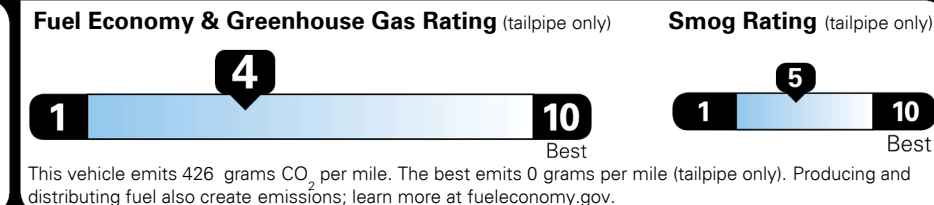

Actual results will vary for many reasons, including driving conditions and how you drive and maintain your vehicle. The average new vehicle gets 27 MPG and costs $7,500 to fuel over 5 years. Cost estimates are based on 15,000 miles per year at $ 2.70 per gallon. MPGe is miles per gasoline gallon equivalent. Vehicle emissions are a significant cause of climate change and smog.

fuel economy.gov

Calculate personalized estimates and compare vehicles

GOVERNMENT 5-STAR SAFETY RATINGS

Overall Vehicle Score ★ ★ ★ ★ ★

Based on the combined rating of frontal, side and rollover.
Should ONLY be compared to other vehicles of similar size and weight.

Frontal Driver ★ ★ ★ ★

Crash Passenger ★ ★ ★ ★

Based on the risk of injury in a frontal impact.
Should ONLY be compared to other vehicles of similar size and weight.

Side Front seat ★ ★ ★ ★ ★

Crash Rear seat ★ ★ ★ ★ ★

Star ratings based on the risk of injury in a side impact.

Rollover ★ ★ ★ ★

Star ratings based on the risk of rollover in a single-vehicle crash.

Star ratings range from 1 to 5 stars (★★★★★) with 5 being the highest.

Source: National Highway Traffic Safety Administration (NHTSA).

www.safercar.gov or 1-888-327-4236

Manufacturer's suggested retail price includes Manufacturer's recommended pre-delivery service. License and title fees, state and local taxes and other dealer installed options and accessories are not included in the manufacturer's suggested retail price.

PARTS CONTENT INFORMATION

FOR VEHICLES IN THIS CAR
LINE U.S./CANADIAN
PARTS CONTENT: 51 %

MAJOR SOURCES OF
FOREIGN PARTS:
KOREA: 49%

NOTE: PARTS CONTENT DOES
NOT INCLUDE FINAL ASSEMBLY,
DISTRIBUTION, OR OTHER
NON-PARTS COSTS.

FOR THIS VEHICLE
FINAL ASSEMBLY POINT:
WEST POINT, GA, USA

COUNTRY OF ORIGIN

ENGINE: KOREA

TRANSMISSION: USA