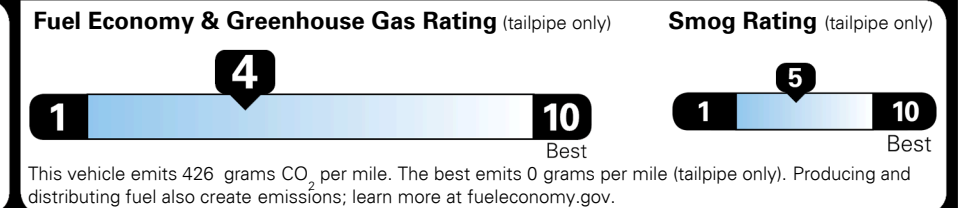

Actual results will vary for many reasons, including driving conditions and how you drive and maintain your vehicle. The average new vehicle gets 27 MPG and costs $7,500 to fuel over 5 years. Cost estimates are based on 15,000 miles per year at $ 2.70 per gallon. MPGe is miles per gasoline gallon equivalent. Vehicle emissions are a significant cause of climate change and smog.

fuel economy.gov

Calculate personalized estimates and compare vehicles

GOVERNMENT 5-STAR SAFETY RATINGS

Overall Vehicle Score ★ ★ ★ ★ ★

Based on the combined rating of frontal, side and rollover.
Should ONLY be compared to other vehicles of similar size and weight.

Frontal Driver ★ ★ ★ ★ ★
Crash Passenger ★ ★ ★ ★ ★

Based on the risk of injury in a frontal impact.
Should ONLY be compared to other vehicles of similar size and weight.

Side Front seat ★ ★ ★ ★ ★
Crash Rear seat ★ ★ ★ ★ ★

Star ratings based on the risk of injury in a side impact.

Rollover ★ ★ ★ ★ ★
Star ratings based on the risk of rollover in a single-vehicle crash.

Star ratings range from 1 to 5 stars (★★★★★) with 5 being the highest.

Source: National Highway Traffic Safety Administration (NHTSA).

www.safercar.gov or 1-888-327-4236

Manufacturer's suggested retail price includes Manufacturer's recommended pre-delivery service. License and title fees, state and local taxes and other dealer installed options and accessories are not included in the manufacturer's suggested retail price.

PARTS CONTENT INFORMATION

FOR VEHICLES IN THIS CAR LINE U.S./CANADIAN
PARTS CONTENT: 51 %

MAJOR SOURCES OF FOREIGN PARTS:
KOREA: 49%

NOTE: PARTS CONTENT DOES NOT INCLUDE FINAL ASSEMBLY, DISTRIBUTION, OR OTHER NON-PARTS COSTS.

FOR THIS VEHICLE
FINAL ASSEMBLY POINT:
WEST POINT, GA, USA

COUNTRY OF ORIGIN

ENGINE: KOREA

TRANSMISSION: USA