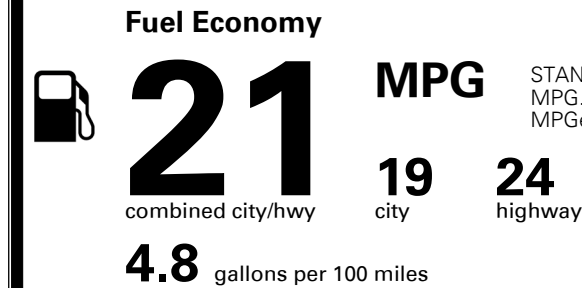

Gasoline Vehicle

STANDARD SUVs range from 13 to 83 MPG. The best vehicle rates 136 MPGe.

You spend
\$2,250
 more in fuel costs
 over 5 years
 compared to the
 average new vehicle.

Annual fuel cost
\$1,950