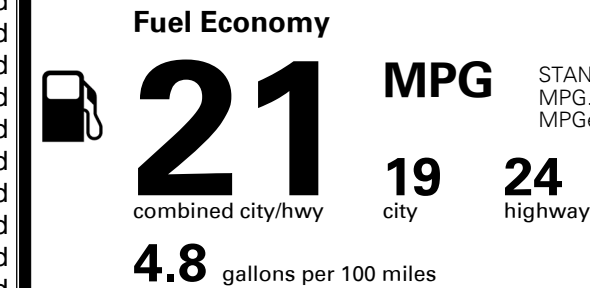

MSRP INCLUDING OPTIONS

\$ 37,855.00

INLAND FREIGHT AND HANDLING

\$ 1,095.00

TOTAL MANUFACTURER'S SUGGESTED RETAIL PRICE ▶

\$ 38,950.00

#1 MASS MARKET BRAND IN
 J.D. POWER INITIAL QUALITY,
 5 YEARS IN A ROW.

GIVE IT EVERYTHING KIA

For J.D. Power 2019 award information, go to jdpower.com/awards for more details.

EPA DOT Fuel Economy and Environment

Gasoline Vehicle

STANDARD SUVs range from 13 to 93 MPG. The best vehicle rates 136 MPGe.