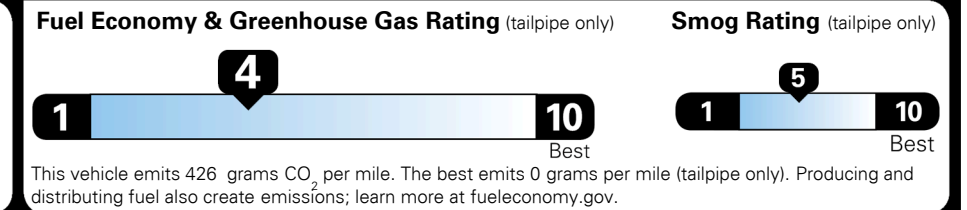

Actual results will vary for many reasons, including driving conditions and how you drive and maintain your vehicle. The average new vehicle gets 27 MPG and costs $7,500 to fuel over 5 years. Cost estimates are based on 15,000 miles per year at $ 2.70 per gallon. MPGe is miles per gasoline gallon equivalent. Vehicle emissions are a significant cause of climate change and smog.

fuel economy.gov

Calculate personalized estimates and compare vehicles

GOVERNMENT 5-STAR SAFETY RATINGS

Overall Vehicle Score ★★★★★

Based on the combined rating of frontal, side and rollover. Should ONLY be compared to other vehicles of similar size and weight.

Frontal Driver ★★★★★
Crash Passenger ★★★★★

Based on the risk of injury in a frontal impact. Should ONLY be compared to other vehicles of similar size and weight.

Side Front seat ★★★★★
Crash Rear seat ★★★★★

Star ratings based on the risk of injury in a side impact.

Rollover ★★★★★

Star ratings based on the risk of rollover in a single-vehicle crash.

Star ratings range from 1 to 5 stars (★★★★★) with 5 being the highest.

Source: National Highway Traffic Safety Administration (NHTSA).

www.safercar.gov or 1-888-327-4236

Manufacturer's suggested retail price includes Manufacturer's recommended pre-delivery service. License and title fees, state and local taxes and other dealer installed options and accessories are not included in the manufacturer's suggested retail price.

PARTS CONTENT INFORMATION

FOR VEHICLES IN THIS CAR LINE U.S./CANADIAN PARTS CONTENT: 51 %

MAJOR SOURCES OF FOREIGN PARTS: KOREA: 49%

NOTE: PARTS CONTENT DOES NOT INCLUDE FINAL ASSEMBLY, DISTRIBUTION, OR OTHER NON-PARTS COSTS.

FOR THIS VEHICLE FINAL ASSEMBLY POINT: WEST POINT, GA, USA

COUNTRY OF ORIGIN

ENGINE: KOREA

TRANSMISSION: USA