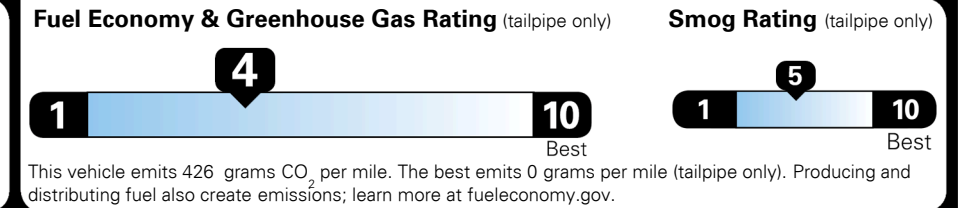

Actual results will vary for many reasons, including driving conditions and how you drive and maintain your vehicle. The average new vehicle gets 27 MPG and costs $7,500 to fuel over 5 years. Cost estimates are based on 15,000 miles per year at $ 2.70 per gallon. MPGe is miles per gasoline gallon equivalent. Vehicle emissions are a significant cause of climate change and smog.

fueleconomy.gov

Calculate personalized estimates and compare vehicles

GOVERNMENT 5-STAR SAFETY RATINGS

Overall Vehicle Score Not Rated

Based on the combined rating of frontal, side and rollover.
Should ONLY be compared to other vehicles of similar size and weight.

Frontal Driver Not Rated

Crash Passenger Not Rated

Based on the risk of injury in a frontal impact.
Should ONLY be compared to other vehicles of similar size and weight.

Side Front seat Not Rated

Crash Rear seat Not Rated

Star ratings based on the risk of injury in a side impact.

Rollover Not Rated

Star ratings based on the risk of rollover in a single-vehicle crash.

Star ratings range from 1 to 5 stars (★★★★★) with 5 being the highest.

Source: National Highway Traffic Safety Administration (NHTSA).

www.safercar.gov or 1-888-327-4236

Manufacturer's suggested retail price includes Manufacturer's recommended pre-delivery service. License and title fees, state and local taxes and other dealer installed options and accessories are not included in the manufacturer's suggested retail price.

PARTS CONTENT INFORMATION

FOR VEHICLES IN THIS CAR LINE U.S./CANADIAN PARTS CONTENT: 51 %

MAJOR SOURCES OF FOREIGN PARTS: KOREA: 49%

NOTE: PARTS CONTENT DOES NOT INCLUDE FINAL ASSEMBLY, DISTRIBUTION, OR OTHER NON-PARTS COSTS.

FOR THIS VEHICLE FINAL ASSEMBLY POINT: WEST POINT, GA, USA

COUNTRY OF ORIGIN

ENGINE: KOREA

TRANSMISSION: USA