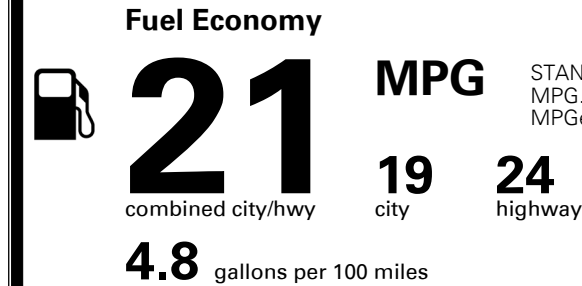

EPA DOT Fuel Economy and Environment

Gasoline Vehicle

STANDARD SUVs range from 13 to 93 MPG. The best vehicle rates 136 MPGe.

You spend
$2,250
more in fuel costs
over 5 years
compared to the
average new vehicle.

Annual fuel cost
$1,950