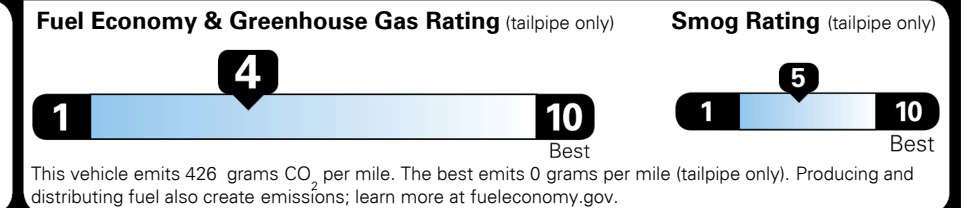

You spend
$2,250
more in fuel costs
over 5 years
compared to the
average new vehicle.

Annual fuel cost
$1,950