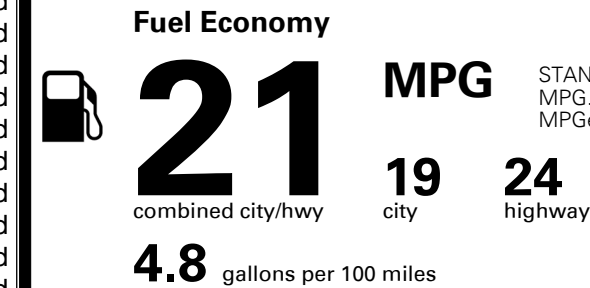

\$395.00
 \$210.00

MSRP INCLUDING OPTIONS

\$ 36,595.00

INLAND FREIGHT AND HANDLING

\$ 1,045.00

TOTAL MANUFACTURER'S SUGGESTED RETAIL PRICE ▶

\$ 37,640.00

EPA DOT Fuel Economy and Environment

Gasoline Vehicle

You spend
\$2,250
 more in fuel costs
 over 5 years
 compared to the
 average new vehicle.

Annual fuel cost
\$1,950

Actual results will vary for many reasons, including driving conditions and how you drive and maintain your vehicle. The average new vehicle gets 27 MPG and costs \$7,500 to fuel over 5 years. Cost estimates are based on 15,000 miles per year at \$ 2.70 per gallon. MPGe is miles per gasoline gallon equivalent. Vehicle emissions are a significant cause of climate change and smog.