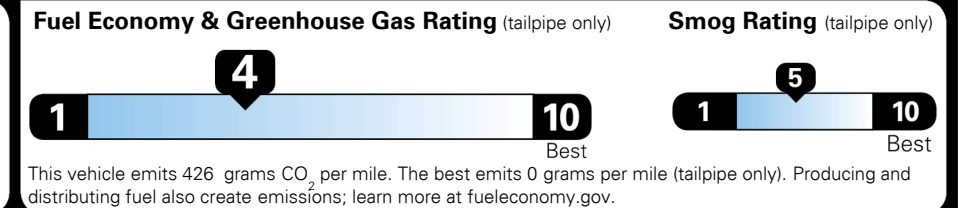

You spend $2,250 more in fuel costs over 5 years
compared to the average new vehicle.

Annual fuel cost $1,950

Actual results will vary for many reasons, including driving conditions and how you drive and maintain your vehicle. The average new vehicle gets 27 MPG and costs $7,500 to fuel over 5 years. Cost estimates are based on 15,000 miles per year at $ 2.70 per gallon. MPGe is miles per gasoline gallon equivalent. Vehicle emissions are a significant cause of climate change and smog.

fueleconomy.gov

Calculate personalized estimates and compare vehicles

GOVERNMENT 5-STAR SAFETY RATINGS

Overall Vehicle Score	Not Rated	
Based on the combined rating of frontal, side and rollover. Should ONLY be compared to other vehicles of similar size and weight.		
Frontal Crash	Driver	Not Rated
Based on the risk of injury in a frontal impact. Should ONLY be compared to other vehicles of similar size and weight.	Passenger	Not Rated
Side Crash	Front seat	Not Rated
Star ratings based on the risk of injury in a side impact.	Rear seat	Not Rated
Rollover	Not Rated	
Star ratings based on the risk of rollover in a single-vehicle crash.		

Star ratings range from 1 to 5 stars (★★★★★) with 5 being the highest.
Source: National Highway Traffic Safety Administration (NHTSA).
www.safercar.gov or 1-888-327-4236

Manufacturer's suggested retail price includes Manufacturer's recommended pre-delivery service. License and title fees, state and local taxes and other dealer installed options and accessories are not included in the manufacturer's suggested retail price.

PARTS CONTENT INFORMATION

FOR VEHICLES IN THIS CAR LINE U.S./CANADIAN PARTS CONTENT: 51 %

MAJOR SOURCES OF FOREIGN PARTS: KOREA: 49%

NOTE: PARTS CONTENT DOES NOT INCLUDE FINAL ASSEMBLY, DISTRIBUTION, OR OTHER NON-PARTS COSTS.

FOR THIS VEHICLE FINAL ASSEMBLY POINT: WEST POINT, GA, USA

COUNTRY OF ORIGIN ENGINE:

TRANSMISSION: KOREA
USA