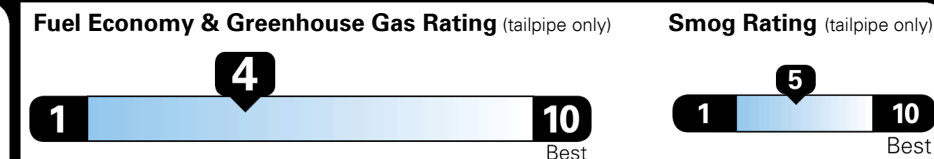

You spend
$2,250
more in fuel costs
over 5 years
compared to the
average new vehicle.

Annual fuel cost
$1,950