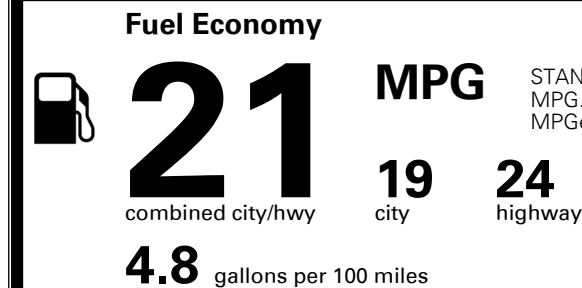

## EPA DOT Fuel Economy and Environment

Gasoline Vehicle

You spend  
**\$2,250**  
 more in fuel costs  
 over 5 years  
 compared to the  
 average new vehicle.

Annual fuel cost  
**\$1,950**

This vehicle emits 426 grams CO<sub>2</sub> per mile. The best emits 0 grams per mile (tailpipe only). Producing and distributing fuel also create emissions; learn more at fueleconomy.gov.