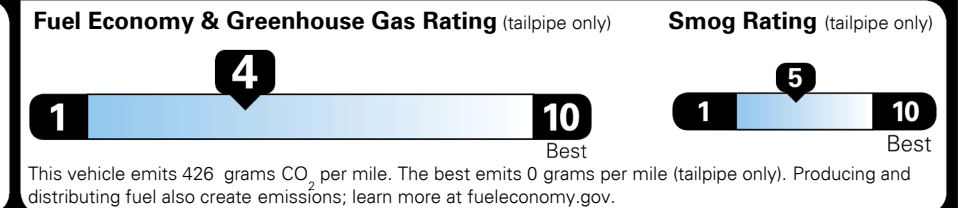

## EPA DOT Fuel Economy and Environment

Gasoline Vehicle

**You spend \$2,250 more in fuel costs over 5 years** compared to the average new vehicle.

**Annual fuel cost \$1,950**

Actual results will vary for many reasons, including driving conditions and how you drive and maintain your vehicle. The average new vehicle gets 27 MPG and costs \$7,500 to fuel over 5 years. Cost estimates are based on 15,000 miles per year at \$ 2.70 per gallon. MPGe is miles per gasoline gallon equivalent. Vehicle emissions are a significant cause of climate change and smog.