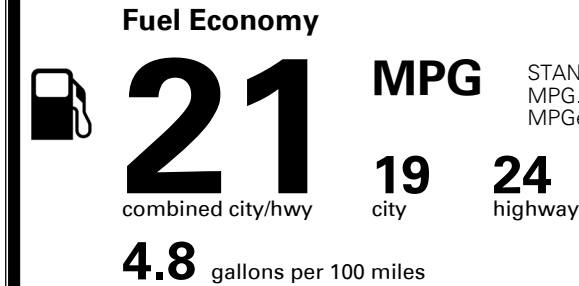

Gasoline Vehicle

STANDARD SUVs range from 13 to 83 MPG. The best vehicle rates 136 MPGe.

You spend
\$2,250
 more in fuel costs
 over 5 years
 compared to the
 average new vehicle.

Annual fuel cost
\$1,950