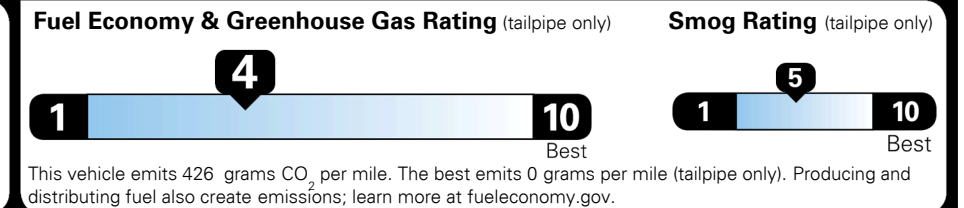

Actual results will vary for many reasons, including driving conditions and how you drive and maintain your vehicle. The average new vehicle gets 27 MPG and costs $7,500 to fuel over 5 years. Cost estimates are based on 15,000 miles per year at $ 2.70 per gallon. MPGe is miles per gasoline gallon equivalent. Vehicle emissions are a significant cause of climate change and smog.

fueleconomy.gov

Calculate personalized estimates and compare vehicles

GOVERNMENT 5-STAR SAFETY RATINGS

Overall Vehicle Score		Not Rated
Based on the combined rating of frontal, side and rollover. Should ONLY be compared to other vehicles of similar size and weight.		
Frontal	Driver	Not Rated
Crash	Passenger	Not Rated
Based on the risk of injury in a frontal impact. Should ONLY be compared to other vehicles of similar size and weight.		
Side	Front seat	Not Rated
Crash	Rear seat	Not Rated
Star ratings based on the risk of injury in a side impact.		
Rollover	Not Rated	
Star ratings based on the risk of rollover in a single-vehicle crash.		

Star ratings range from 1 to 5 stars (★★★★★) with 5 being the highest.
Source: National Highway Traffic Safety Administration (NHTSA).
www.safercar.gov or 1-888-327-4236

Manufacturer's suggested retail price includes Manufacturer's recommended pre-delivery service. License and title fees, state and local taxes and other dealer installed options and accessories are not included in the manufacturer's suggested retail price.

PARTS CONTENT INFORMATION

FOR VEHICLES IN THIS CAR LINE U.S./CANADIAN PARTS CONTENT: 51 %

MAJOR SOURCES OF FOREIGN PARTS: KOREA: 49%

NOTE: PARTS CONTENT DOES NOT INCLUDE FINAL ASSEMBLY, DISTRIBUTION, OR OTHER NON-PARTS COSTS.

FOR THIS VEHICLE FINAL ASSEMBLY POINT: WEST POINT, GA, USA

COUNTRY OF ORIGIN ENGINE: KOREA
TRANSMISSION: USA