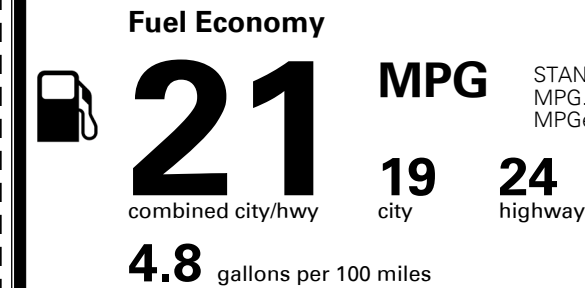

EPA DOT Fuel Economy and Environment

Gasoline Vehicle

STANDARD SUVs range from 13 to 93 MPG. The best vehicle rates 136 MPGe.

You spend $2,250 more in fuel costs over 5 years compared to the average new vehicle.

Annual fuel cost $1,950