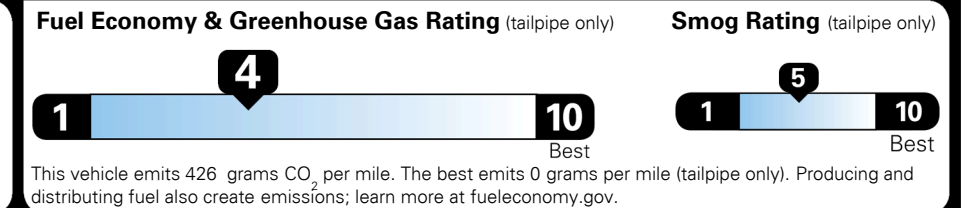

Actual results will vary for many reasons, including driving conditions and how you drive and maintain your vehicle. The average new vehicle gets 27 MPG and costs $7,500 to fuel over 5 years. Cost estimates are based on 15,000 miles per year at $ 2.70 per gallon. MPGe is miles per gasoline gallon equivalent. Vehicle emissions are a significant cause of climate change and smog.

fueleconomy.gov

Calculate personalized estimates and compare vehicles

GOVERNMENT 5-STAR SAFETY RATINGS

Overall Vehicle Score Not Rated

Based on the combined rating of frontal, side and rollover. Should ONLY be compared to other vehicles of similar size and weight.

Frontal	Driver	Not Rated
Crash	Passenger	Not Rated

Based on the risk of injury in a frontal impact. Should ONLY be compared to other vehicles of similar size and weight.

Side	Front seat	Not Rated
Crash	Rear seat	Not Rated

Star ratings based on the risk of injury in a side impact.

Rollover Not Rated

Star ratings based on the risk of rollover in a single-vehicle crash.

Star ratings range from 1 to 5 stars (★★★★★) with 5 being the highest.

Source: National Highway Traffic Safety Administration (NHTSA).

www.safercar.gov or 1-888-327-4236

Manufacturer's suggested retail price includes Manufacturer's recommended pre-delivery service. License and title fees, state and local taxes and other dealer installed options and accessories are not included in the manufacturer's suggested retail price.

PARTS CONTENT INFORMATION

FOR VEHICLES IN THIS CAR LINE U.S./CANADIAN PARTS CONTENT: 51 %

MAJOR SOURCES OF FOREIGN PARTS: KOREA: 49%

NOTE: PARTS CONTENT DOES NOT INCLUDE FINAL ASSEMBLY, DISTRIBUTION, OR OTHER NON-PARTS COSTS.

FOR THIS VEHICLE FINAL ASSEMBLY POINT: WEST POINT, GA, USA

COUNTRY OF ORIGIN

ENGINE: KOREA

TRANSMISSION: USA