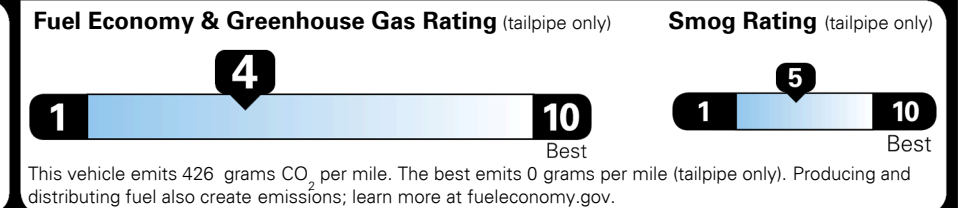

Actual results will vary for many reasons, including driving conditions and how you drive and maintain your vehicle. The average new vehicle gets 27 MPG and costs $7,500 to fuel over 5 years. Cost estimates are based on 15,000 miles per year at $ 2.70 per gallon. MPGe is miles per gasoline gallon equivalent. Vehicle emissions are a significant cause of climate change and smog.

fuel economy.gov

Calculate personalized estimates and compare vehicles

GOVERNMENT 5-STAR SAFETY RATINGS

Overall Vehicle Score ★ ★ ★ ★ ★

Based on the combined rating of frontal, side and rollover.
Should ONLY be compared to other vehicles of similar size and weight.

Frontal Crash Driver ★ ★ ★ ★
Passenger ★ ★ ★ ★

Based on the risk of injury in a frontal impact.
Should ONLY be compared to other vehicles of similar size and weight.

Side Crash Front seat ★ ★ ★ ★ ★
Rear seat ★ ★ ★ ★ ★

Star ratings based on the risk of injury in a side impact.

Rollover ★ ★ ★ ★

Star ratings based on the risk of rollover in a single-vehicle crash.

Star ratings range from 1 to 5 stars (★★★★★) with 5 being the highest.

Source: National Highway Traffic Safety Administration (NHTSA).

www.safercar.gov or 1-888-327-4236

Manufacturer's suggested retail price includes Manufacturer's recommended pre-delivery service. License and title fees, state and local taxes and other dealer installed options and accessories are not included in the manufacturer's suggested retail price.

PARTS CONTENT INFORMATION

FOR VEHICLES IN THIS CAR LINE U.S./CANADIAN
PARTS CONTENT: 51 %

MAJOR SOURCES OF FOREIGN PARTS:
KOREA: 49%

NOTE: PARTS CONTENT DOES NOT INCLUDE FINAL ASSEMBLY, DISTRIBUTION, OR OTHER NON-PARTS COSTS.

FOR THIS VEHICLE
FINAL ASSEMBLY POINT:
WEST POINT, GA, USA

COUNTRY OF ORIGIN

ENGINE: KOREA

TRANSMISSION: USA