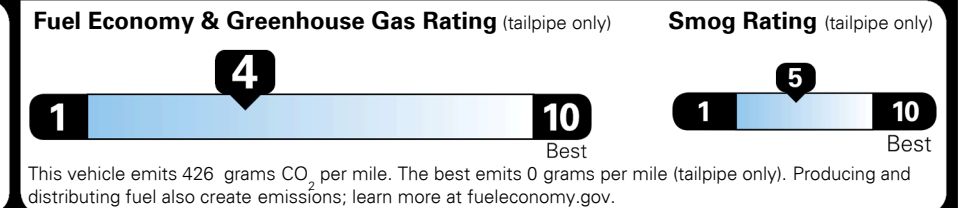

Actual results will vary for many reasons, including driving conditions and how you drive and maintain your vehicle. The average new vehicle gets 27 MPG and costs $7,500 to fuel over 5 years. Cost estimates are based on 15,000 miles per year at $ 2.70 per gallon. MPGe is miles per gasoline gallon equivalent. Vehicle emissions are a significant cause of climate change and smog.

fueleconomy.gov

Calculate personalized estimates and compare vehicles

GOVERNMENT 5-STAR SAFETY RATINGS

Overall Vehicle Score	Not Rated	
Based on the combined rating of frontal, side and rollover. Should ONLY be compared to other vehicles of similar size and weight.		
Frontal Crash	Driver	Not Rated
	Passenger	Not Rated
Based on the risk of injury in a frontal impact. Should ONLY be compared to other vehicles of similar size and weight.		
Side Crash	Front seat	Not Rated
	Rear seat	Not Rated
Star ratings based on the risk of injury in a side impact.		
Rollover	Not Rated	
Star ratings based on the risk of rollover in a single-vehicle crash.		

Star ratings range from 1 to 5 stars (★★★★★) with 5 being the highest.
Source: National Highway Traffic Safety Administration (NHTSA).
www.safercar.gov or 1-888-327-4236

Manufacturer's suggested retail price includes Manufacturer's recommended pre-delivery service. License and title fees, state and local taxes and other dealer installed options and accessories are not included in the manufacturer's suggested retail price.

PARTS CONTENT INFORMATION

FOR VEHICLES IN THIS CAR LINE U.S./CANADIAN PARTS CONTENT: 51 %

MAJOR SOURCES OF FOREIGN PARTS: KOREA: 49%

NOTE: PARTS CONTENT DOES NOT INCLUDE FINAL ASSEMBLY, DISTRIBUTION, OR OTHER NON-PARTS COSTS.

FOR THIS VEHICLE FINAL ASSEMBLY POINT: WEST POINT, GA, USA

COUNTRY OF ORIGIN ENGINE: KOREA
TRANSMISSION: USA