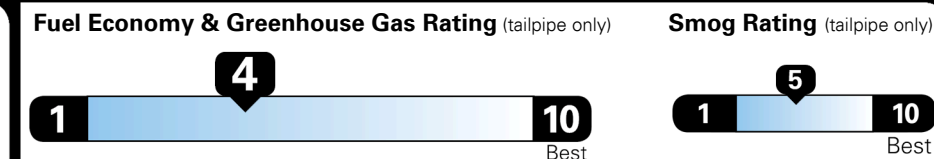

This vehicle emits 426 grams CO₂ per mile. The best emits 0 grams per mile (tailpipe only). Producing and distributing fuel also create emissions; learn more at fuel economy.gov.

Actual results will vary for many reasons, including driving conditions and how you drive and maintain your vehicle. The average new vehicle gets 27 MPG and costs $7,500 to fuel over 5 years. Cost estimates are based on 15,000 miles per year at $ 2.70 per gallon. MPGe is miles per gasoline gallon equivalent. Vehicle emissions are a significant cause of climate change and smog.

fuel economy.gov

Calculate personalized estimates and compare vehicles

GOVERNMENT 5-STAR SAFETY RATINGS

Overall Vehicle Score ★ ★ ★ ★ ★

Based on the combined rating of frontal, side and rollover.
Should ONLY be compared to other vehicles of similar size and weight.

Frontal Driver ★ ★ ★ ★

Crash Passenger ★ ★ ★ ★

Based on the risk of injury in a frontal impact.
Should ONLY be compared to other vehicles of similar size and weight.

Side Front seat ★ ★ ★ ★ ★

Crash Rear seat ★ ★ ★ ★ ★

Star ratings based on the risk of injury in a side impact.

Rollover ★ ★ ★ ★

Star ratings based on the risk of rollover in a single-vehicle crash.

Star ratings range from 1 to 5 stars (★★★★★) with 5 being the highest.

Source: National Highway Traffic Safety Administration (NHTSA).

www.safercar.gov or 1-888-327-4236

Manufacturer's suggested retail price includes Manufacturer's recommended pre-delivery service. License and title fees, state and local taxes and other dealer installed options and accessories are not included in the manufacturer's suggested retail price.

PARTS CONTENT INFORMATION

FOR VEHICLES IN THIS CAR LINE U.S./CANADIAN
PARTS CONTENT: 51 %

MAJOR SOURCES OF FOREIGN PARTS:
KOREA: 49%

NOTE: PARTS CONTENT DOES NOT INCLUDE FINAL ASSEMBLY, DISTRIBUTION, OR OTHER NON-PARTS COSTS.

FOR THIS VEHICLE
FINAL ASSEMBLY POINT:
WEST POINT, GA, USA

COUNTRY OF ORIGIN

ENGINE: KOREA

TRANSMISSION: USA