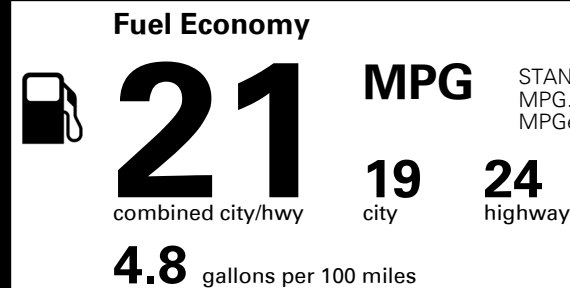

INLAND FREIGHT AND HANDLING

\$ 1,095.00

TOTAL MANUFACTURER'S SUGGESTED RETAIL PRICE ▶

\$ 38,075.00

TOTAL ADDITIONAL WEIGHT: 15.1

#1 MASS MARKET BRAND IN
 J.D. POWER INITIAL QUALITY,
 5 YEARS IN A ROW.

GIVE IT EVERYTHING KIA

For J.D. Power 2019 award information, go to jdpower.com/awards for more details.

EPA DOT Fuel Economy and Environment

Gasoline Vehicle

STANDARD SUVs range from 13 to 83 MPG. The best vehicle rates 136 MPGe.