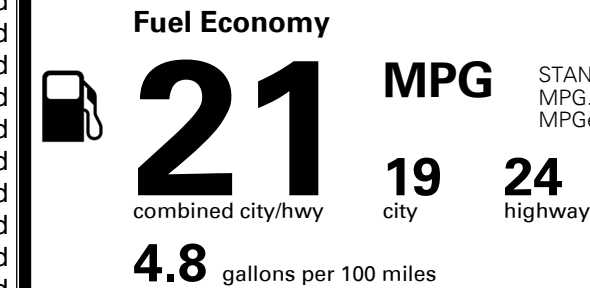

EPA DOT Fuel Economy and Environment

Gasoline Vehicle

STANDARD SUVs range from 13 to 93 MPG. The best vehicle rates 136 MPGe.

You spend
$2,250
more in fuel costs
over 5 years
compared to the
average new vehicle.

Annual fuel cost
$1,950

Fuel Economy & Greenhouse Gas Rating (tailpipe only) Smog Rating (tailpipe only)