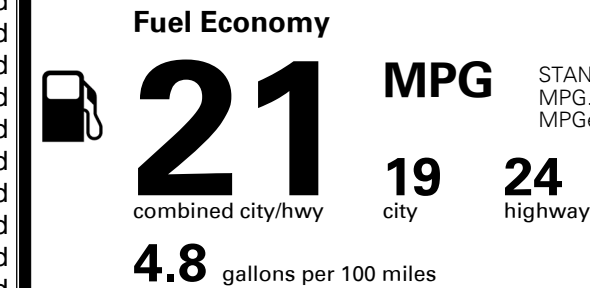

\$395.00
 \$210.00
 \$50.00
 \$450.00
 \$60.00

MSRP INCLUDING OPTIONS

\$ 37,155.00

INLAND FREIGHT AND HANDLING

\$ 1,095.00

TOTAL MANUFACTURER'S SUGGESTED RETAIL PRICE ▶

\$ 38,250.00

EPA DOT Fuel Economy and Environment

Gasoline Vehicle

STANDARD SUVs range from 13 to 83 MPG. The best vehicle rates 136 MPGe.

You spend
\$2,250
 more in fuel costs
 over 5 years
 compared to the
 average new vehicle.

Annual fuel cost
\$1,950