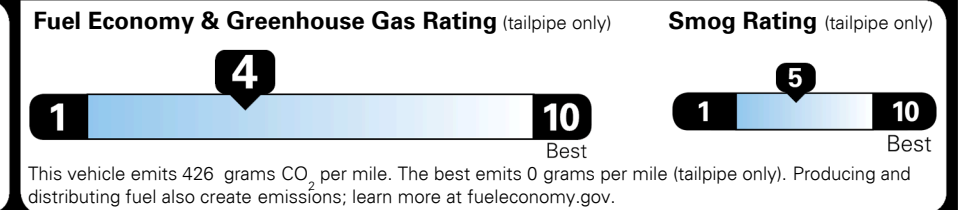

Actual results will vary for many reasons, including driving conditions and how you drive and maintain your vehicle. The average new vehicle gets 27 MPG and costs $7,500 to fuel over 5 years. Cost estimates are based on 15,000 miles per year at $ 2.70 per gallon. MPGe is miles per gasoline gallon equivalent. Vehicle emissions are a significant cause of climate change and smog.

fuel economy.gov

Calculate personalized estimates and compare vehicles

GOVERNMENT 5-STAR SAFETY RATINGS

Overall Vehicle Score ★ ★ ★ ★ ★

Based on the combined rating of frontal, side and rollover.
Should ONLY be compared to other vehicles of similar size and weight.

Frontal	Driver	★ ★ ★ ★ ★
Crash	Passenger	★ ★ ★ ★ ★

Based on the risk of injury in a frontal impact.
Should ONLY be compared to other vehicles of similar size and weight.

Side	Front seat	★ ★ ★ ★ ★
Crash	Rear seat	★ ★ ★ ★ ★

Star ratings based on the risk of injury in a side impact.

Rollover ★ ★ ★ ★ ★

Star ratings based on the risk of rollover in a single-vehicle crash.

Star ratings range from 1 to 5 stars (★★★★★) with 5 being the highest.

Source: National Highway Traffic Safety Administration (NHTSA).

www.safercar.gov or 1-888-327-4236

Manufacturer's suggested retail price includes Manufacturer's recommended pre-delivery service. License and title fees, state and local taxes and other dealer installed options and accessories are not included in the manufacturer's suggested retail price.

PARTS CONTENT INFORMATION

FOR VEHICLES IN THIS CAR LINE U.S./CANADIAN PARTS CONTENT: 51 %

MAJOR SOURCES OF FOREIGN PARTS: KOREA: 49%

NOTE: PARTS CONTENT DOES NOT INCLUDE FINAL ASSEMBLY, DISTRIBUTION, OR OTHER NON-PARTS COSTS.

FOR THIS VEHICLE FINAL ASSEMBLY POINT: WEST POINT, GA, USA

COUNTRY OF ORIGIN

ENGINE: KOREA

TRANSMISSION: USA