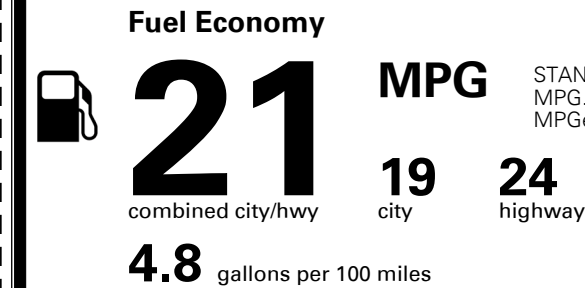

\$100.00
 \$210.00
 \$155.00

MSRP INCLUDING OPTIONS

\$ 36,455.00

INLAND FREIGHT AND HANDLING

\$ 1,095.00

TOTAL MANUFACTURER'S SUGGESTED RETAIL PRICE ▶

\$ 37,550.00

#1 MASS MARKET BRAND IN
 J.D. POWER INITIAL QUALITY,
 5 YEARS IN A ROW.

GIVE IT EVERYTHING

For J.D. Power 2019 award information, go to jdpower.com/awards for more details.

EPA DOT Fuel Economy and Environment

Gasoline Vehicle

STANDARD SUVs range from 13 to 83 MPG. The best vehicle rates 136 MPGe.