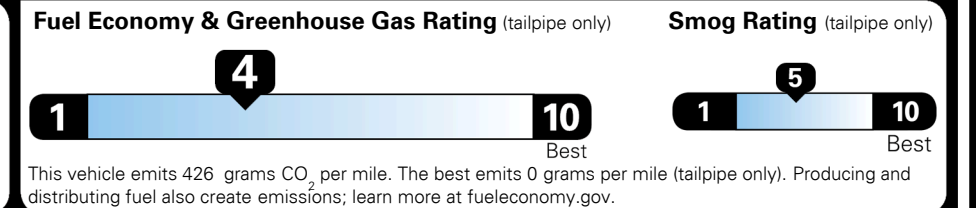

## EPA DOT Fuel Economy and Environment

Gasoline Vehicle

**You spend \$2,250 more in fuel costs over 5 years**  
 compared to the average new vehicle.

**Annual fuel cost \$1,950**

Actual results will vary for many reasons, including driving conditions and how you drive and maintain your vehicle. The average new vehicle gets 27 MPG and costs \$7,500 to fuel over 5 years. Cost estimates are based on 15,000 miles per year at \$ 2.70 per gallon. MPGe is miles per gasoline gallon equivalent. Vehicle emissions are a significant cause of climate change and smog.