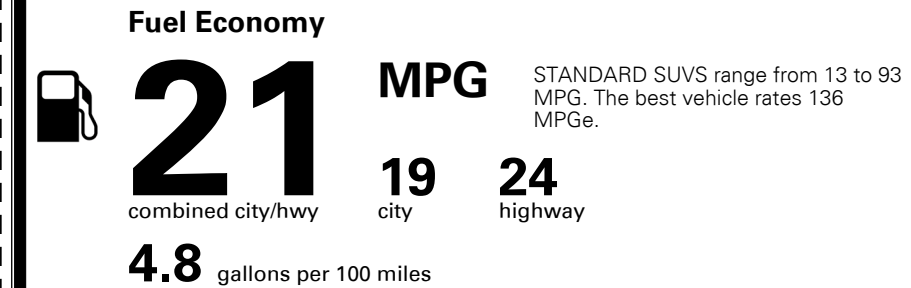

EXTERIOR
Acoustic Front Windshield
Heated Outside Mirrors w/ Turn Signal Indicators
Rear Privacy Glass

WARRANTY
10 Year/100,000 Mile Limited Powertrain Warranty
5 Year/60,000 Mile Limited Basic Warranty
5 Year/60,000 Mile Roadside Assistance

*Ask dealer for details

TOTAL ADDITIONAL WEIGHT: 14.6

MANUFACTURER'S SUGGESTED RETAIL PRICE ▶

$ 35,990.00

COMPARE S AWD FEATURES
Added to/in place of standard LX AWD features

- Power Tilt & Sliding Sunroof
- Power Adj. Driver's Seat w/ Power Lumbar
- Heated Front Seats
- 2nd Row Captain Chairs (2 seats)
- 20" Machined Finished Alloy Wheels
- Front Grille w/ Upgraded Insert
- Front Bumper with Upgraded Trim
- Single Muffler w/ Twin Exhaust Tips
- Satin Chrome Finish Exterior Trim
- LED Interior Lamps
- Leather Trimmed Shift Knob
- Roof Rack Rails

ADDITIONAL INSTALLED EQUIPMENT:
(In addition to or in place of standard features)

- Carpeted Floor Mats $210.00
- Cargo Net $50.00
- Interior Lighting $450.00
- Rear Bumper Protector $120.00
- Wheel Locks $60.00

MSRP INCLUDING OPTIONS

$ 36,880.00

INLAND FREIGHT AND HANDLING

$ 1,045.00

TOTAL MANUFACTURER'S SUGGESTED RETAIL PRICE ▶

$ 37,925.00

EPA DOT Fuel Economy and Environment

Gasoline Vehicle

You spend $2,250 more in fuel costs over 5 years
compared to the average new vehicle.

Annual fuel cost $1,950