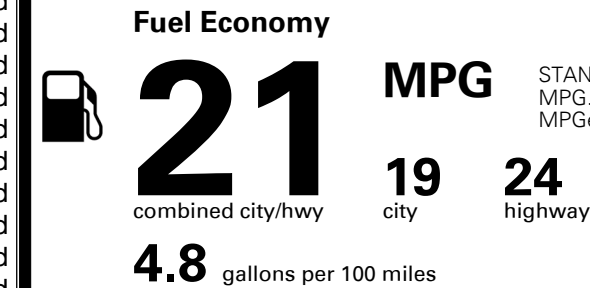

\$310.00
 \$210.00

MSRP INCLUDING OPTIONS

\$ 36,510.00

INLAND FREIGHT AND HANDLING

\$ 1,045.00

TOTAL MANUFACTURER'S SUGGESTED RETAIL PRICE ▶

\$ 37,555.00

EPA DOT Fuel Economy and Environment

Gasoline Vehicle

You spend
\$2,250
 more in fuel costs
 over 5 years
 compared to the
 average new vehicle.

Annual fuel cost
\$1,950

Actual results will vary for many reasons, including driving conditions and how you drive and maintain your vehicle. The average new vehicle gets 27 MPG and costs \$7,500 to fuel over 5 years. Cost estimates are based on 15,000 miles per year at \$ 2.70 per gallon. MPGe is miles per gasoline gallon equivalent. Vehicle emissions are a significant cause of climate change and smog.