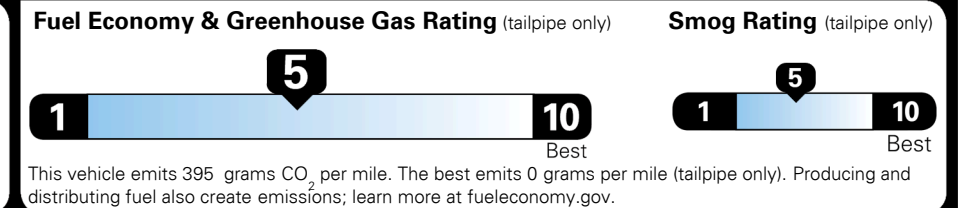

Actual results will vary for many reasons, including driving conditions and how you drive and maintain your vehicle. The average new vehicle gets 27 MPG and costs $7,500 to fuel over 5 years. Cost estimates are based on 15,000 miles per year at $ 2.70 per gallon. MPGe is miles per gasoline gallon equivalent. Vehicle emissions are a significant cause of climate change and smog.

fuel economy.gov

Calculate personalized estimates and compare vehicles

GOVERNMENT 5-STAR SAFETY RATINGS

Overall Vehicle Score ★ ★ ★ ★ ★

Based on the combined rating of frontal, side and rollover.
Should ONLY be compared to other vehicles of similar size and weight.

Frontal Driver ★ ★ ★ ★ ★
Crash Passenger ★ ★ ★ ★ ★

Based on the risk of injury in a frontal impact.
Should ONLY be compared to other vehicles of similar size and weight.

Side Front seat ★ ★ ★ ★ ★
Crash Rear seat ★ ★ ★ ★ ★

Star ratings based on the risk of injury in a side impact.

Rollover ★ ★ ★ ★ ★

Star ratings based on the risk of rollover in a single-vehicle crash.

Star ratings range from 1 to 5 stars (★★★★★) with 5 being the highest.

Source: National Highway Traffic Safety Administration (NHTSA).

www.safercar.gov or 1-888-327-4236

Manufacturer's suggested retail price includes Manufacturer's recommended pre-delivery service. License and title fees, state and local taxes and other dealer installed options and accessories are not included in the manufacturer's suggested retail price.

PARTS CONTENT INFORMATION

FOR VEHICLES IN THIS CAR LINE U.S./CANADIAN PARTS CONTENT: 51 %

MAJOR SOURCES OF FOREIGN PARTS:
KOREA: 49%

NOTE: PARTS CONTENT DOES NOT INCLUDE FINAL ASSEMBLY, DISTRIBUTION, OR OTHER NON-PARTS COSTS.

FOR THIS VEHICLE
FINAL ASSEMBLY POINT:
WEST POINT, GA, USA

COUNTRY OF ORIGIN

ENGINE: KOREA

TRANSMISSION: USA