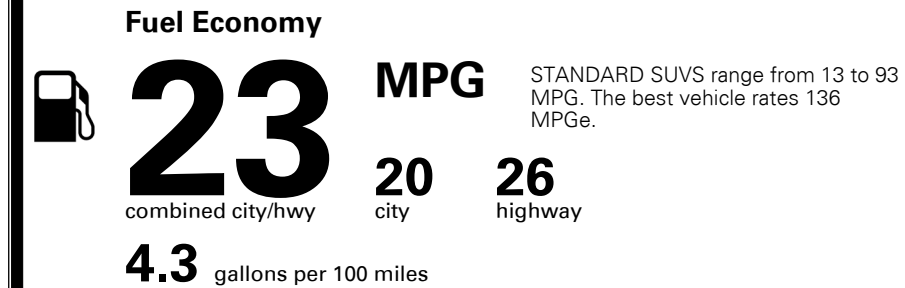

Gasoline Vehicle

You spend
\$1,250
 more in fuel costs
 over 5 years
 compared to the
 average new vehicle.

Annual fuel cost
\$1,750

Actual results will vary for many reasons, including driving conditions and how you drive and maintain your vehicle. The average new vehicle gets 27 MPG and costs \$7,500 to fuel over 5 years. Cost estimates are based on 15,000 miles per year at \$ 2.70 per gallon. MPGe is miles per gasoline gallon equivalent. Vehicle emissions are a significant cause of climate change and smog.