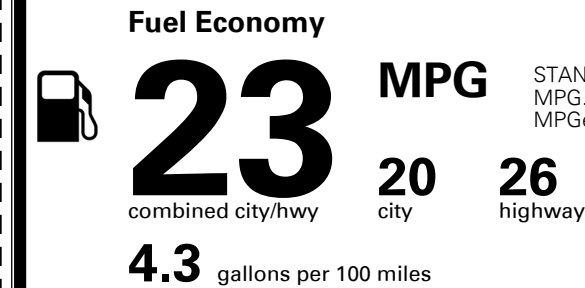

INLAND FREIGHT AND HANDLING

\$ 1,095.00

TOTAL MANUFACTURER'S SUGGESTED RETAIL PRICE ▶

\$ 36,315.00

EPA DOT Fuel Economy and Environment

Gasoline Vehicle

STANDARD SUVs range from 13 to 83 MPG. The best vehicle rates 136 MPGe.