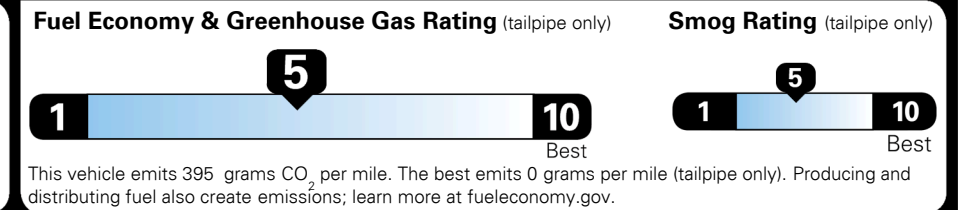

Actual results will vary for many reasons, including driving conditions and how you drive and maintain your vehicle. The average new vehicle gets 27 MPG and costs $7,500 to fuel over 5 years. Cost estimates are based on 15,000 miles per year at $ 2.70 per gallon. MPGe is miles per gasoline gallon equivalent. Vehicle emissions are a significant cause of climate change and smog.

fuelconomy.gov

Calculate personalized estimates and compare vehicles

GOVERNMENT 5-STAR SAFETY RATINGS

Overall Vehicle Score ★ ★ ★ ★ ★

Based on the combined rating of frontal, side and rollover.
Should ONLY be compared to other vehicles of similar size and weight.

Frontal Driver ★ ★ ★ ★

Crash Passenger ★ ★ ★ ★

Based on the risk of injury in a frontal impact.
Should ONLY be compared to other vehicles of similar size and weight.

Side Front seat ★ ★ ★ ★ ★

Crash Rear seat ★ ★ ★ ★ ★

Star ratings based on the risk of injury in a side impact.

Rollover ★ ★ ★ ★

Star ratings based on the risk of rollover in a single-vehicle crash.

Star ratings range from 1 to 5 stars (★★★★★) with 5 being the highest.

Source: National Highway Traffic Safety Administration (NHTSA).

www.safercar.gov or 1-888-327-4236

Manufacturer's suggested retail price includes Manufacturer's recommended pre-delivery service. License and title fees, state and local taxes and other dealer installed options and accessories are not included in the manufacturer's suggested retail price.

PARTS CONTENT INFORMATION

FOR VEHICLES IN THIS CAR LINE U.S./CANADIAN PARTS CONTENT: 51 %

MAJOR SOURCES OF FOREIGN PARTS: KOREA: 49%

NOTE: PARTS CONTENT DOES NOT INCLUDE FINAL ASSEMBLY, DISTRIBUTION, OR OTHER NON-PARTS COSTS.

FOR THIS VEHICLE FINAL ASSEMBLY POINT: WEST POINT, GA, USA

COUNTRY OF ORIGIN

ENGINE: KOREA

TRANSMISSION: USA