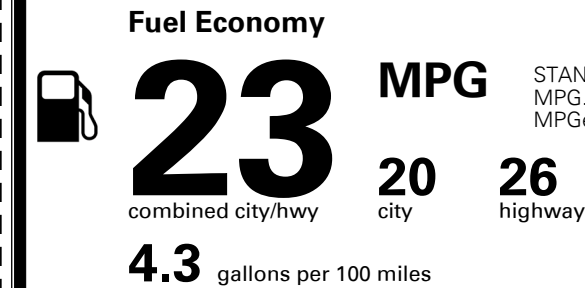

### TOTAL MANUFACTURER'S SUGGESTED RETAIL PRICE ▶

\$ 35,295.00

TOTAL ADDITIONAL WEIGHT: 11.3

#1 MASS MARKET BRAND IN  
 J.D. POWER INITIAL QUALITY,  
 5 YEARS IN A ROW.

GIVE IT EVERYTHING **KIA**

For J.D. Power 2019 award information, go to [jdpower.com/awards](http://jdpower.com/awards) for more details.

## EPA DOT Fuel Economy and Environment

Gasoline Vehicle

STANDARD SUVs range from 13 to 93 MPG. The best vehicle rates 136 MPGe.

You spend  
**\$1,250**  
 more in fuel costs  
 over 5 years  
 compared to the  
 average new vehicle.