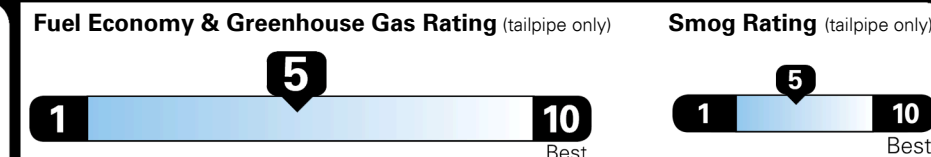

EPA DOT Fuel Economy and Environment

Gasoline Vehicle

Fuel Economy

23 MPG
combined city/hwy

20 MPG
city

26 MPG
highway

4.3 gallons per 100 miles

STANDARD SUVs range from 13 to 93 MPG. The best vehicle rates 136 MPGe.

You spend $1,250 more in fuel costs over 5 years
compared to the average new vehicle.

Annual fuel cost $1,750