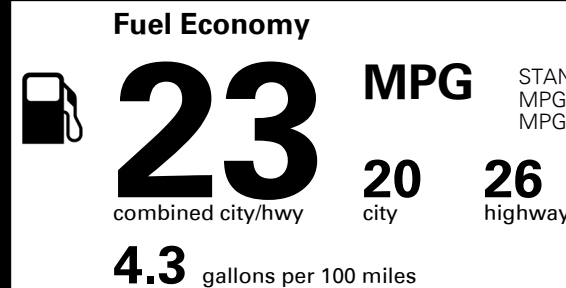

EPA DOT Fuel Economy and Environment

Gasoline Vehicle

STANDARD SUVs range from 13 to 83 MPG. The best vehicle rates 136 MPGe.

You spend $1,250 more in fuel costs over 5 years compared to the average new vehicle.

Annual fuel cost $1,750