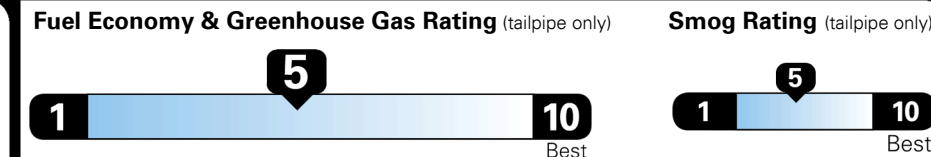

This vehicle emits 395 grams CO₂ per mile. The best emits 0 grams per mile (tailpipe only). Producing and distributing fuel also create emissions; learn more at fuelconomy.gov.

Actual results will vary for many reasons, including driving conditions and how you drive and maintain your vehicle. The average new vehicle gets 27 MPG and costs $7,500 to fuel over 5 years. Cost estimates are based on 15,000 miles per year at $ 2.70 per gallon. MPGe is miles per gasoline gallon equivalent. Vehicle emissions are a significant cause of climate change and smog.

fuelconomy.gov

Calculate personalized estimates and compare vehicles

GOVERNMENT 5-STAR SAFETY RATINGS

Overall Vehicle Score ★★★★★

Based on the combined rating of frontal, side and rollover. Should ONLY be compared to other vehicles of similar size and weight.

Frontal Driver ★★★★★

Crash Passenger ★★★★★

Based on the risk of injury in a frontal impact. Should ONLY be compared to other vehicles of similar size and weight.

Side Front seat ★★★★★

Crash Rear seat ★★★★★

Star ratings based on the risk of injury in a side impact.

Rollover ★★★★★

Star ratings based on the risk of rollover in a single-vehicle crash.

Star ratings range from 1 to 5 stars (★★★★★) with 5 being the highest.

Source: National Highway Traffic Safety Administration (NHTSA).

www.safercar.gov or 1-888-327-4236

Manufacturer's suggested retail price includes Manufacturer's recommended pre-delivery service. License and title fees, state and local taxes and other dealer installed options and accessories are not included in the manufacturer's suggested retail price.

PARTS CONTENT INFORMATION

FOR VEHICLES IN THIS CAR LINE U.S./CANADIAN PARTS CONTENT: 51 %

MAJOR SOURCES OF FOREIGN PARTS: KOREA: 49%

NOTE: PARTS CONTENT DOES NOT INCLUDE FINAL ASSEMBLY, DISTRIBUTION, OR OTHER NON-PARTS COSTS.

FOR THIS VEHICLE FINAL ASSEMBLY POINT: WEST POINT, GA, USA

COUNTRY OF ORIGIN

ENGINE: KOREA

TRANSMISSION: USA