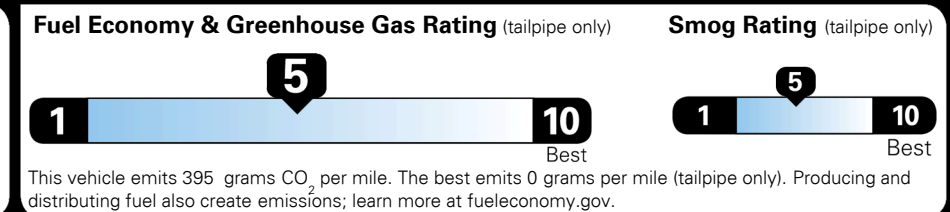

Actual results will vary for many reasons, including driving conditions and how you drive and maintain your vehicle. The average new vehicle gets 27 MPG and costs $7,500 to fuel over 5 years. Cost estimates are based on 15,000 miles per year at $ 2.70 per gallon. MPGe is miles per gasoline gallon equivalent. Vehicle emissions are a significant cause of climate change and smog.

fuelconomy.gov

Calculate personalized estimates and compare vehicles