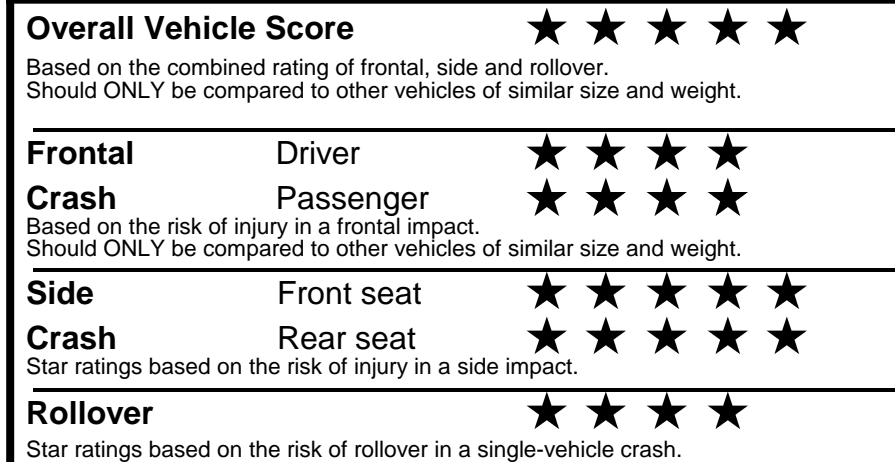

fuelconomy.gov

Calculate personalized estimates and compare vehicles

GOVERNMENT 5-STAR SAFETY RATINGS

Star ratings range from 1 to 5 stars (★★★★★) with 5 being the highest. Source: National Highway Traffic Safety Administration (NHTSA). www.safercar.gov or 1-888-327-4236