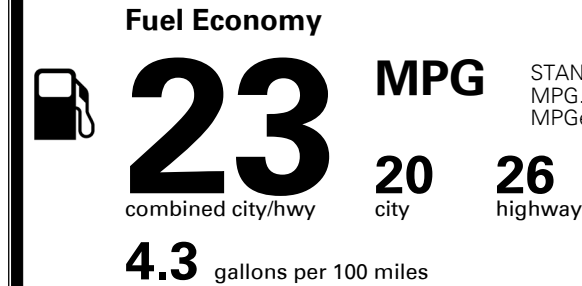

\$ 33,990.00

\$ 1,095.00

\$ 35,085.00

#1 MASS MARKET BRAND IN  
 J.D. POWER INITIAL QUALITY,  
 5 YEARS IN A ROW.

GIVE IT EVERYTHING

For J.D. Power 2019 award information, go to [jdpower.com/awards](http://jdpower.com/awards) for more details.

## EPA DOT Fuel Economy and Environment

Gasoline Vehicle

STANDARD SUVs range from 13 to 93 MPG. The best vehicle rates 136 MPGe.

You spend  
**\$1,250**  
 more in fuel costs  
 over 5 years  
 compared to the  
 average new vehicle.