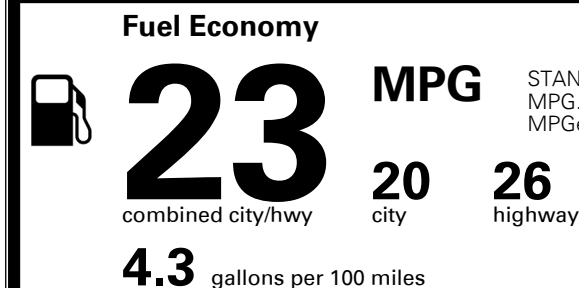

### TOTAL MANUFACTURER'S SUGGESTED RETAIL PRICE ▶

\$ 35,690.00

TOTAL ADDITIONAL WEIGHT: 11.3

#1 MASS MARKET BRAND IN  
 J.D. POWER INITIAL QUALITY,  
 5 YEARS IN A ROW.

GIVE IT EVERYTHING **KIA**

For J.D. Power 2019 award information, go to [jdpower.com/awards](http://jdpower.com/awards) for more details.

## EPA DOT Fuel Economy and Environment

Gasoline Vehicle

STANDARD SUVs range from 13 to 93 MPG. The best vehicle rates 136 MPGe.

You spend  
**\$1,250**  
 more in fuel costs  
 over 5 years  
 compared to the  
 average new vehicle.