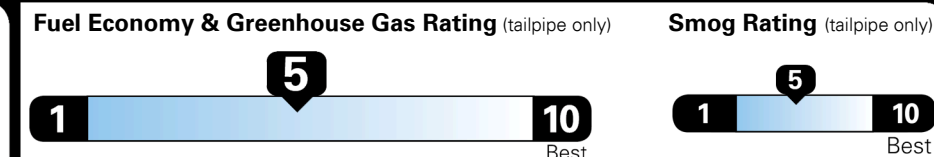

This vehicle emits 395 grams CO₂ per mile. The best emits 0 grams per mile (tailpipe only). Producing and distributing fuel also create emissions; learn more at fuelconomy.gov.

Actual results will vary for many reasons, including driving conditions and how you drive and maintain your vehicle. The average new vehicle gets 27 MPG and costs $7,500 to fuel over 5 years. Cost estimates are based on 15,000 miles per year at $ 2.70 per gallon. MPGe is miles per gasoline gallon equivalent. Vehicle emissions are a significant cause of climate change and smog.

fuelconomy.gov

Calculate personalized estimates and compare vehicles

GOVERNMENT 5-STAR SAFETY RATINGS

Overall Vehicle Score ★ ★ ★ ★ ★

Based on the combined rating of frontal, side and rollover.
Should ONLY be compared to other vehicles of similar size and weight.

Frontal	Driver	★ ★ ★ ★ ★
Crash	Passenger	★ ★ ★ ★ ★

Based on the risk of injury in a frontal impact.
Should ONLY be compared to other vehicles of similar size and weight.

Side	Front seat	★ ★ ★ ★ ★
Crash	Rear seat	★ ★ ★ ★ ★

Star ratings based on the risk of injury in a side impact.

Rollover ★ ★ ★ ★ ★

Star ratings based on the risk of rollover in a single-vehicle crash.

Star ratings range from 1 to 5 stars (★★★★★) with 5 being the highest.

Source: National Highway Traffic Safety Administration (NHTSA).

www.safercar.gov or 1-888-327-4236

Manufacturer's suggested retail price includes Manufacturer's recommended pre-delivery service. License and title fees, state and local taxes and other dealer installed options and accessories are not included in the manufacturer's suggested retail price.

PARTS CONTENT INFORMATION

FOR VEHICLES IN THIS CAR LINE U.S./CANADIAN PARTS CONTENT: 51 %

MAJOR SOURCES OF FOREIGN PARTS: KOREA: 49%

NOTE: PARTS CONTENT DOES NOT INCLUDE FINAL ASSEMBLY, DISTRIBUTION, OR OTHER NON-PARTS COSTS.

FOR THIS VEHICLE FINAL ASSEMBLY POINT: WEST POINT, GA, USA

COUNTRY OF ORIGIN

ENGINE: KOREA

TRANSMISSION: USA