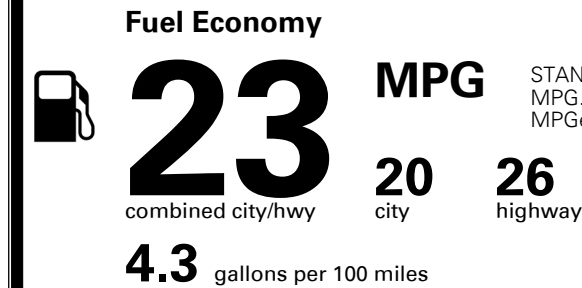

Gasoline Vehicle

STANDARD SUVs range from 13 to 93 MPG. The best vehicle rates 136 MPGe.

You spend
\$1,250
 more in fuel costs
 over 5 years
 compared to the
 average new vehicle.

Annual fuel cost
\$1,750