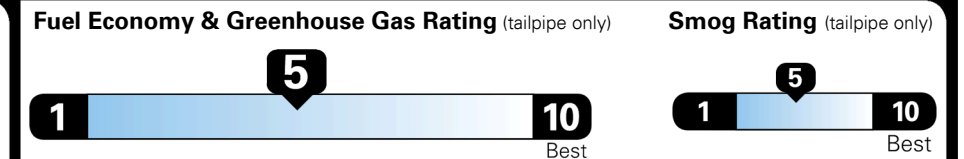

This vehicle emits 395 grams CO₂ per mile. The best emits 0 grams per mile (tailpipe only). Producing and distributing fuel also create emissions; learn more at fueleconomy.gov.

Actual results will vary for many reasons, including driving conditions and how you drive and maintain your vehicle. The average new vehicle gets 27 MPG and costs $7,500 to fuel over 5 years. Cost estimates are based on 15,000 miles per year at $ 2.70 per gallon. MPGe is miles per gasoline gallon equivalent. Vehicle emissions are a significant cause of climate change and smog.

fueleconomy.gov

Calculate personalized estimates and compare vehicles

GOVERNMENT 5-STAR SAFETY RATINGS

Overall Vehicle Score   **Not Rated**

Based on the combined rating of frontal, side and rollover.
Should ONLY be compared to other vehicles of similar size and weight.

Frontal   Driver   **Not Rated**

Crash   Passenger   **Not Rated**

Based on the risk of injury in a frontal impact.
Should ONLY be compared to other vehicles of similar size and weight.

Side   Front seat   **Not Rated**

Crash   Rear seat   **Not Rated**

Star ratings based on the risk of injury in a side impact.

Rollover   **Not Rated**

Star ratings based on the risk of rollover in a single-vehicle crash.

Star ratings range from 1 to 5 stars (★★★★★) with 5 being the highest.

Source: National Highway Traffic Safety Administration (NHTSA).

www.safercar.gov or 1-888-327-4236

Manufacturer's suggested retail price includes Manufacturer's recommended pre-delivery service. License and title fees, state and local taxes and other dealer installed options and accessories are not included in the manufacturer's suggested retail price.

PARTS CONTENT INFORMATION

FOR VEHICLES IN THIS CAR LINE U.S./CANADIAN
PARTS CONTENT: 51 %

MAJOR SOURCES OF FOREIGN PARTS:
KOREA: 49%

NOTE: PARTS CONTENT DOES NOT INCLUDE FINAL ASSEMBLY, DISTRIBUTION, OR OTHER NON-PARTS COSTS.

FOR THIS VEHICLE
FINAL ASSEMBLY POINT:
WEST POINT, GA, USA

COUNTRY OF ORIGIN

ENGINE: **KOREA**

TRANSMISSION: **USA**