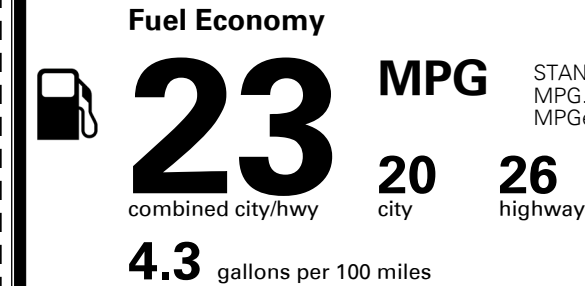

\$ 1,095.00

TOTAL MANUFACTURER'S SUGGESTED RETAIL PRICE ▶

\$ 36,375.00

EPA DOT Fuel Economy and Environment

Gasoline Vehicle

STANDARD SUVs range from 13 to 93 MPG. The best vehicle rates 136 MPGe.

You spend
\$1,250
 more in fuel costs
 over 5 years
 compared to the
 average new vehicle.

Annual fuel cost
\$1,750

This vehicle emits 395 grams CO₂ per mile. The best emits 0 grams per mile (tailpipe only). Producing and distributing fuel also create emissions; learn more at fueleconomy.gov.