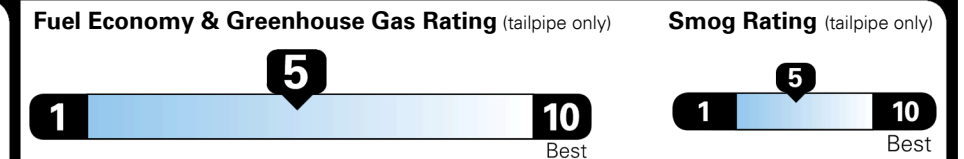

\$210.00
 \$350.00
 \$450.00

MSRP INCLUDING OPTIONS

\$ 35,000.00

INLAND FREIGHT AND HANDLING

\$ 1,045.00

TOTAL MANUFACTURER'S SUGGESTED RETAIL PRICE ▶

\$ 36,045.00

EPA DOT Fuel Economy and Environment

Gasoline Vehicle

STANDARD SUVs range from 13 to 93 MPG. The best vehicle rates 136 MPGe.

You spend
\$1,250
 more in fuel costs
 over 5 years
 compared to the
 average new vehicle.

Annual fuel cost
\$1,750