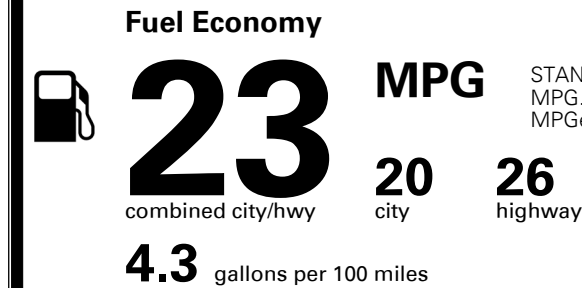

\$210.00
 \$350.00
 \$450.00

MSRP INCLUDING OPTIONS

\$ 35,000.00

INLAND FREIGHT AND HANDLING

\$ 1,045.00

TOTAL MANUFACTURER'S SUGGESTED RETAIL PRICE ▶

\$ 36,045.00

EPA DOT Fuel Economy and Environment

Gasoline Vehicle

STANDARD SUVs range from 13 to 93 MPG. The best vehicle rates 136 MPGe.

You spend
\$1,250
 more in fuel costs
 over 5 years
 compared to the
 average new vehicle.

Annual fuel cost
\$1,750