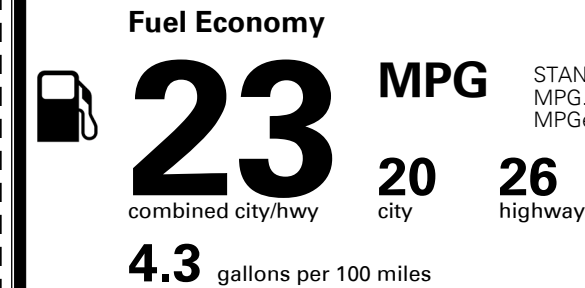

\$395.00  
 \$210.00  
 \$155.00  
 \$450.00

\$ 35,200.00

\$ 1,095.00

\$ 36,295.00

#1 MASS MARKET BRAND IN  
 J.D. POWER INITIAL QUALITY,  
 5 YEARS IN A ROW.

GIVE IT EVERYTHING KIA

For J.D. Power 2019 award information, go to [jdpower.com/awards](http://jdpower.com/awards) for more details.

## EPA DOT Fuel Economy and Environment

Gasoline Vehicle

STANDARD SUVs range from 13 to 83 MPG. The best vehicle rates 136 MPGe.

You spend  
**\$1,250**  
 more in fuel costs  
 over 5 years  
 compared to the  
 average new vehicle.