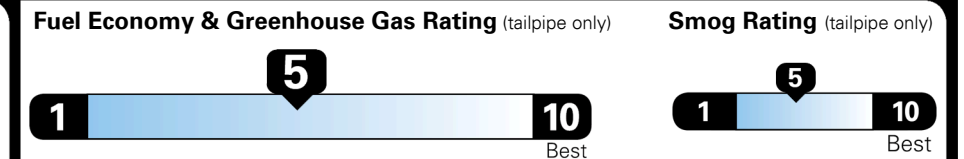

This vehicle emits 395 grams CO₂ per mile. The best emits 0 grams per mile (tailpipe only). Producing and distributing fuel also create emissions; learn more at fuel economy.gov.

Actual results will vary for many reasons, including driving conditions and how you drive and maintain your vehicle. The average new vehicle gets 27 MPG and costs $7,500 to fuel over 5 years. Cost estimates are based on 15,000 miles per year at $ 2.70 per gallon. MPGe is miles per gasoline gallon equivalent. Vehicle emissions are a significant cause of climate change and smog.

fuel economy.gov

Calculate personalized estimates and compare vehicles

GOVERNMENT 5-STAR SAFETY RATINGS

Overall Vehicle Score ★★★★★

Based on the combined rating of frontal, side and rollover.
Should ONLY be compared to other vehicles of similar size and weight.

Frontal Driver ★★★★★
Crash Passenger ★★★★★

Based on the risk of injury in a frontal impact.
Should ONLY be compared to other vehicles of similar size and weight.

Side Front seat ★★★★★
Crash Rear seat ★★★★★

Star ratings based on the risk of injury in a side impact.

Rollover ★★★★★
Star ratings based on the risk of rollover in a single-vehicle crash.

Star ratings range from 1 to 5 stars (★★★★★) with 5 being the highest.

Source: National Highway Traffic Safety Administration (NHTSA).

www.safercar.gov or 1-888-327-4236

Manufacturer's suggested retail price includes Manufacturer's recommended pre-delivery service. License and title fees, state and local taxes and other dealer installed options and accessories are not included in the manufacturer's suggested retail price.

PARTS CONTENT INFORMATION

FOR VEHICLES IN THIS CAR LINE U.S./CANADIAN PARTS CONTENT: 51 %

MAJOR SOURCES OF FOREIGN PARTS: KOREA: 49%

NOTE: PARTS CONTENT DOES NOT INCLUDE FINAL ASSEMBLY, DISTRIBUTION, OR OTHER NON-PARTS COSTS.

FOR THIS VEHICLE FINAL ASSEMBLY POINT: WEST POINT, GA, USA

COUNTRY OF ORIGIN

ENGINE: KOREA

TRANSMISSION: USA