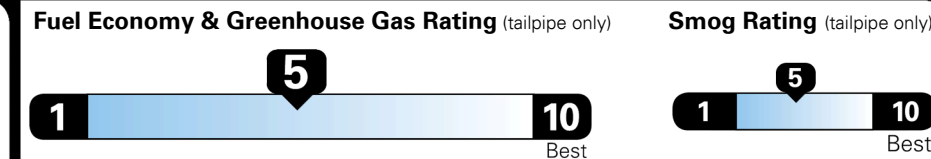

You spend $1,250 more in fuel costs over 5 years compared to the average new vehicle.

Annual fuel cost $1,750