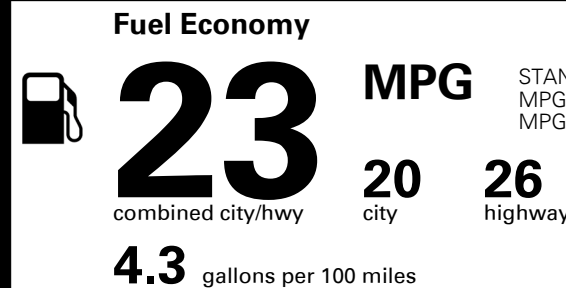

EPA DOT Fuel Economy and Environment

Gasoline Vehicle