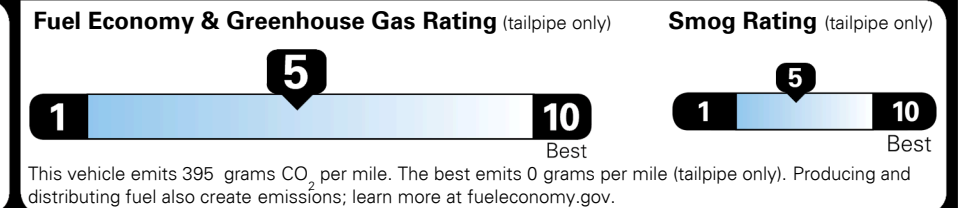

Actual results will vary for many reasons, including driving conditions and how you drive and maintain your vehicle. The average new vehicle gets 27 MPG and costs $7,500 to fuel over 5 years. Cost estimates are based on 15,000 miles per year at $ 2.70 per gallon. MPGe is miles per gasoline gallon equivalent. Vehicle emissions are a significant cause of climate change and smog.

fuel economy.gov

Calculate personalized estimates and compare vehicles

GOVERNMENT 5-STAR SAFETY RATINGS

Overall Vehicle Score ★★★★★

Based on the combined rating of frontal, side and rollover.
Should ONLY be compared to other vehicles of similar size and weight.

Frontal Driver ★★★★★
Crash Passenger ★★★★★

Based on the risk of injury in a frontal impact.
Should ONLY be compared to other vehicles of similar size and weight.

Side Front seat ★★★★★
Crash Rear seat ★★★★★

Star ratings based on the risk of injury in a side impact.

Rollover ★★★★★
Star ratings based on the risk of rollover in a single-vehicle crash.

Star ratings range from 1 to 5 stars (★★★★★) with 5 being the highest.
Source: National Highway Traffic Safety Administration (NHTSA).
www.safercar.gov or 1-888-327-4236

Manufacturer's suggested retail price includes Manufacturer's recommended pre-delivery service. License and title fees, state and local taxes and other dealer installed options and accessories are not included in the manufacturer's suggested retail price.

PARTS CONTENT INFORMATION

FOR VEHICLES IN THIS CAR LINE U.S./CANADIAN PARTS CONTENT: 51 %

MAJOR SOURCES OF FOREIGN PARTS: KOREA: 49%

NOTE: PARTS CONTENT DOES NOT INCLUDE FINAL ASSEMBLY, DISTRIBUTION, OR OTHER NON-PARTS COSTS.

FOR THIS VEHICLE FINAL ASSEMBLY POINT: WEST POINT, GA, USA

COUNTRY OF ORIGIN ENGINE:

KOREA

TRANSMISSION:

USA