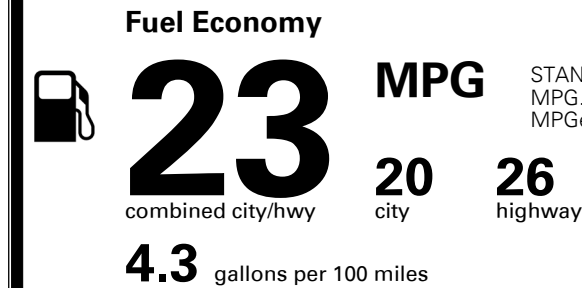

EPA DOT Fuel Economy and Environment

Gasoline Vehicle

STANDARD SUVs range from 13 to 93 MPG. The best vehicle rates 136 MPGe.

You spend
$1,250
more in fuel costs
over 5 years
compared to the
average new vehicle.

Annual fuel cost
$1,750