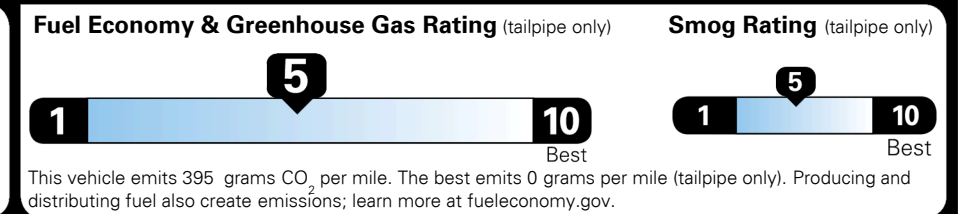

Actual results will vary for many reasons, including driving conditions and how you drive and maintain your vehicle. The average new vehicle gets 27 MPG and costs $7,500 to fuel over 5 years. Cost estimates are based on 15,000 miles per year at $ 2.70 per gallon. MPGe is miles per gasoline gallon equivalent. Vehicle emissions are a significant cause of climate change and smog.

fueleconomy.gov

Calculate personalized estimates and compare vehicles

GOVERNMENT 5-STAR SAFETY RATINGS

Overall Vehicle Score	Not Rated	
Based on the combined rating of frontal, side and rollover. Should ONLY be compared to other vehicles of similar size and weight.		
Frontal Crash	Driver	Not Rated
	Passenger	Not Rated
Based on the risk of injury in a frontal impact. Should ONLY be compared to other vehicles of similar size and weight.		
Side Crash	Front seat	Not Rated
	Rear seat	Not Rated
Star ratings based on the risk of injury in a side impact.		
Rollover	Not Rated	
Star ratings based on the risk of rollover in a single-vehicle crash.		

Star ratings range from 1 to 5 stars (★★★★★) with 5 being the highest.
Source: National Highway Traffic Safety Administration (NHTSA).
www.safercar.gov or 1-888-327-4236

Manufacturer's suggested retail price includes Manufacturer's recommended pre-delivery service. License and title fees, state and local taxes and other dealer installed options and accessories are not included in the manufacturer's suggested retail price.

PARTS CONTENT INFORMATION

FOR VEHICLES IN THIS CAR LINE U.S./CANADIAN PARTS CONTENT: 51 %

MAJOR SOURCES OF FOREIGN PARTS: KOREA: 49%

NOTE: PARTS CONTENT DOES NOT INCLUDE FINAL ASSEMBLY, DISTRIBUTION, OR OTHER NON-PARTS COSTS.

FOR THIS VEHICLE FINAL ASSEMBLY POINT: WEST POINT, GA, USA

COUNTRY OF ORIGIN ENGINE: KOREA

TRANSMISSION: USA