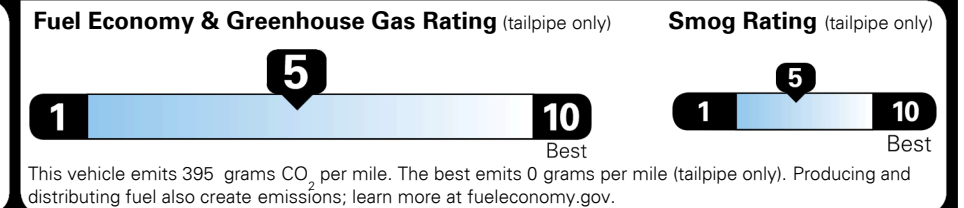

#1 MASS MARKET BRAND IN
 J.D. POWER INITIAL QUALITY,
 5 YEARS IN A ROW.

GIVE IT EVERYTHING **KIA**

For J.D. Power 2019 award information, go to jdpower.com/awards for more details.

EPA DOT Fuel Economy and Environment

Gasoline Vehicle

STANDARD SUVs range from 13 to 93 MPG. The best vehicle rates 136 MPGe.

You spend
\$1,250
 more in fuel costs
 over 5 years
 compared to the
 average new vehicle.

Annual fuel cost
\$1,750