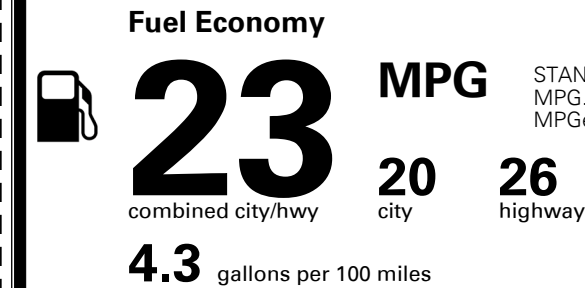

Gasoline Vehicle

STANDARD SUVs range from 13 to 93 MPG. The best vehicle rates 136 MPGe.

You spend
\$1,250
 more in fuel costs
 over 5 years
 compared to the
 average new vehicle.

Annual fuel cost
\$1,750