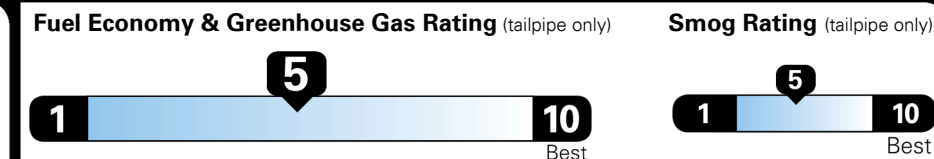

Actual results will vary for many reasons, including driving conditions and how you drive and maintain your vehicle. The average new vehicle gets 27 MPG and costs $7,500 to fuel over 5 years. Cost estimates are based on 15,000 miles per year at $ 2.70 per gallon. MPGe is miles per gasoline gallon equivalent. Vehicle emissions are a significant cause of climate change and smog.

fuelconomy.gov

Calculate personalized estimates and compare vehicles

GOVERNMENT 5-STAR SAFETY RATINGS

Overall Vehicle Score ★ ★ ★ ★ ★

Based on the combined rating of frontal, side and rollover.
Should ONLY be compared to other vehicles of similar size and weight.

Frontal Driver ★ ★ ★ ★ ★
Crash Passenger ★ ★ ★ ★ ★

Based on the risk of injury in a frontal impact.
Should ONLY be compared to other vehicles of similar size and weight.

Side Front seat ★ ★ ★ ★ ★
Crash Rear seat ★ ★ ★ ★ ★

Star ratings based on the risk of injury in a side impact.

Rollover ★ ★ ★ ★ ★

Star ratings based on the risk of rollover in a single-vehicle crash.

Star ratings range from 1 to 5 stars (★★★★★) with 5 being the highest.

Source: National Highway Traffic Safety Administration (NHTSA).

www.safercar.gov or 1-888-327-4236

Manufacturer's suggested retail price includes Manufacturer's recommended pre-delivery service. License and title fees, state and local taxes and other dealer installed options and accessories are not included in the manufacturer's suggested retail price.

PARTS CONTENT INFORMATION

FOR VEHICLES IN THIS CAR LINE U.S./CANADIAN
PARTS CONTENT: 51 %

MAJOR SOURCES OF FOREIGN PARTS:
KOREA: 49%

NOTE: PARTS CONTENT DOES NOT INCLUDE FINAL ASSEMBLY, DISTRIBUTION, OR OTHER NON-PARTS COSTS.

FOR THIS VEHICLE
FINAL ASSEMBLY POINT:
WEST POINT, GA, USA

COUNTRY OF ORIGIN

ENGINE: KOREA

TRANSMISSION: USA