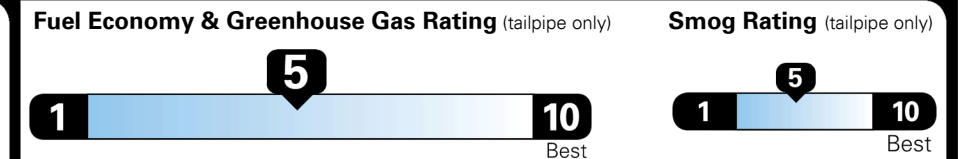

Gasoline Vehicle

STANDARD SUVs range from 13 to 93 MPG. The best vehicle rates 136 MPGe.

You spend
\$1,250
 more in fuel costs
 over 5 years
 compared to the
 average new vehicle.

Annual fuel cost
\$1,750