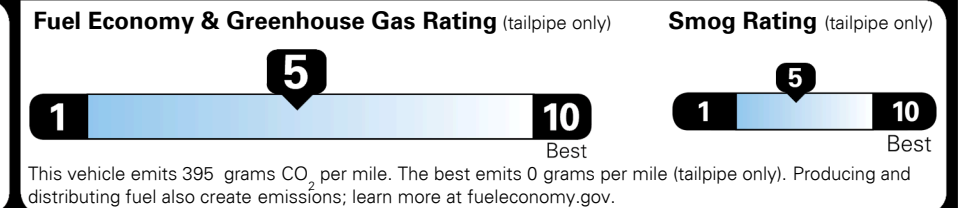

Actual results will vary for many reasons, including driving conditions and how you drive and maintain your vehicle. The average new vehicle gets 27 MPG and costs $7,500 to fuel over 5 years. Cost estimates are based on 15,000 miles per year at $ 2.70 per gallon. MPGe is miles per gasoline gallon equivalent. Vehicle emissions are a significant cause of climate change and smog.

fueleconomy.gov

Calculate personalized estimates and compare vehicles

GOVERNMENT 5-STAR SAFETY RATINGS

Overall Vehicle Score	Not Rated	
Based on the combined rating of frontal, side and rollover. Should ONLY be compared to other vehicles of similar size and weight.		
Frontal	Driver	Not Rated
Crash	Passenger	Not Rated
Based on the risk of injury in a frontal impact. Should ONLY be compared to other vehicles of similar size and weight.		
Side	Front seat	Not Rated
Crash	Rear seat	Not Rated
Star ratings based on the risk of injury in a side impact.		
Rollover	Not Rated	
Star ratings based on the risk of rollover in a single-vehicle crash.		

Star ratings range from 1 to 5 stars (★★★★★) with 5 being the highest.
Source: National Highway Traffic Safety Administration (NHTSA).
www.safercar.gov or 1-888-327-4236

Manufacturer's suggested retail price includes Manufacturer's recommended pre-delivery service. License and title fees, state and local taxes and other dealer installed options and accessories are not included in the manufacturer's suggested retail price.

PARTS CONTENT INFORMATION

FOR VEHICLES IN THIS CAR LINE U.S./CANADIAN PARTS CONTENT: 51 %

MAJOR SOURCES OF FOREIGN PARTS: KOREA: 49%

NOTE: PARTS CONTENT DOES NOT INCLUDE FINAL ASSEMBLY, DISTRIBUTION, OR OTHER NON-PARTS COSTS.

FOR THIS VEHICLE FINAL ASSEMBLY POINT: WEST POINT, GA, USA

COUNTRY OF ORIGIN ENGINE:

KOREA

TRANSMISSION:

USA