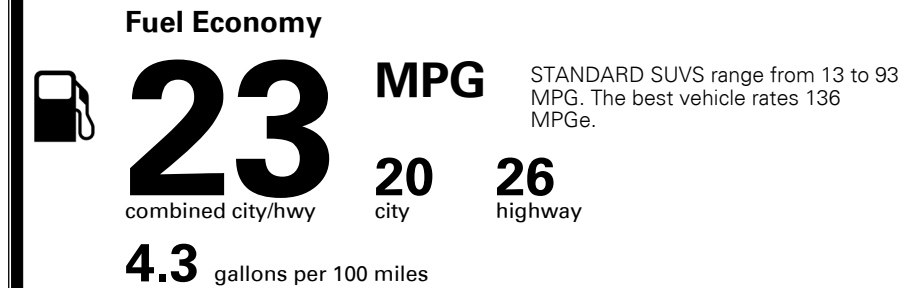

MSRP INCLUDING OPTIONS

\$ 34,650.00

INLAND FREIGHT AND HANDLING

\$ 1,095.00

TOTAL MANUFACTURER'S SUGGESTED RETAIL PRICE ▶

\$ 35,745.00

EPA DOT Fuel Economy and Environment

Gasoline Vehicle